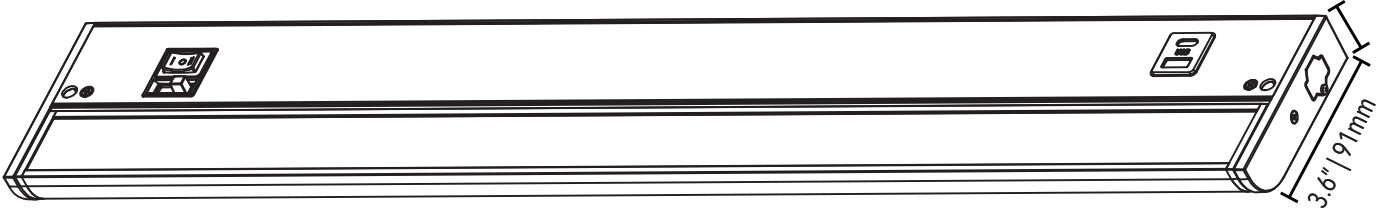

LTS Pro Swivel

LTSPRO-SW-18-YY

18"

Includes USB/USB-C Charging port

1" | 25mm

18" | 457mm

SPECIFICATIONS

Power	+14W USB	Material	Aluminum
Lumen Output	560Lm	Installation	Hardwired or plug in
Voltage	120V AC	Lifespan	35000 Hours
Frequency	60Hz	Dimensions (Inches)	18" x 3.6" x 1"
Lens	Rotatable 45°	Dimensions (Millimeters)	457 x 91 x 25
CRI	90	Warranty	5 Years
Dimmable	Yes (TRIAC)	Approved Location	Indoor
Color Temperature	2700K-5000K	Approvals	cETLus

ACCESSORIES

- 6FT Power Cord 1pc
- 6" Jumper Cord 1pc
- Strain Relief 1pc
- Mounting Screws 2pcs
- End to End Connector 1pc

Ordering Code(s) LTSPRO-SW-18-YY (YY= WH (white), BK (black), BZ (bronze))

Project		Type	
Date		Contact	
Notes			