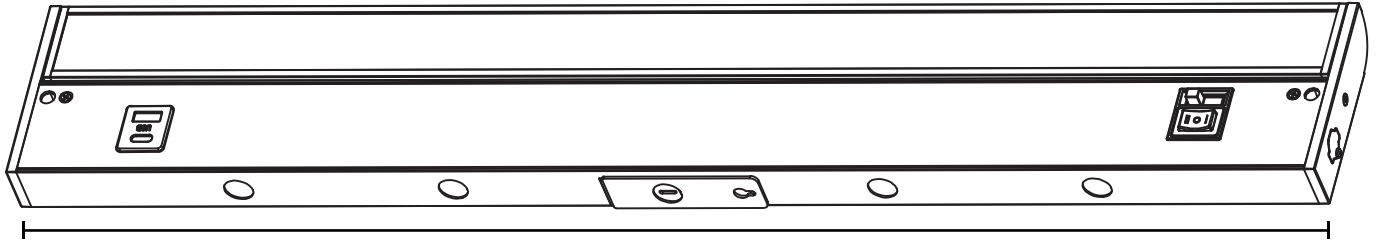

LTS Pro Swivel

LTSPRO-SW-18-YY

18"

Includes USB/USB-C Charging port

1" | 25mm

18" | 457mm

SPECIFICATIONS

Power	+14W USB	Material	Aluminum
Lumen Output	560Lm	Installation	Hardwired or plug in
Voltage	120V AC	Lifespan	35000 Hours
Frequency	60Hz	Dimensions (Inches)	18" x 3.6" x 1"
Lens	Rotatable 45°	Dimensions (Millimeters)	457 x 91 x 25
CRI	90	Warranty	5 Years
Dimmable	Yes (TRIAC)	Approved Location	Indoor
Color Temperature	2700K-5000K	Approvals	cETLus

ACCESSORIES

- 6FT Power Cord 1pc
- 6" Jumper Cord 1pc
- Strain Relief 1pc
- Mounting Screws 2pcs
- End to End Connector 1pc

Ordering Code(s) LTSPRO-SW-18-YY (YY= WH (white), BK (black), BZ (bronze))

Project		Type	
Date		Contact	
Notes			