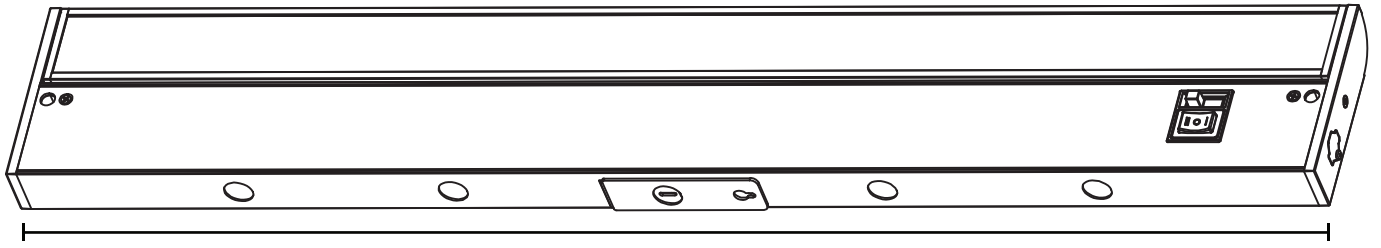

LTS Pro Swivel

LTSPRO-SW-12-YY

12"

1" | 25mm

12" | 305 mm

SPECIFICATIONS

Power	5W	Material	Aluminum
Lumen Output	350Lm	Installation	Hardwired or plug in
Voltage	120V AC	Lifespan	35000 Hours
Frequency	60Hz	Dimensions (Inches)	12" x 3.6" x 1"
Lens	Rotatable 45°	Dimensions (Millimeters)	305 x 91 x 25
CRI	90	Warranty	5 Years
Dimmable	Yes (TRIAC)	Approved Location	Indoor
Color Temperature	2700K-5000K	Approvals	cETLus

ACCESSORIES

- 6FT Power Cord 1pc
 - 6" Jumper Cord 1pc
 - Strain Relief 1pc
- Mounting Screws 2pcs
End to End Connector 1pc

Ordering Code(s) LTSPRO-SW-12-YY (YY= WH (white), BK (black), BZ (bronze))

Project		Type	
Date		Contact	
Notes			