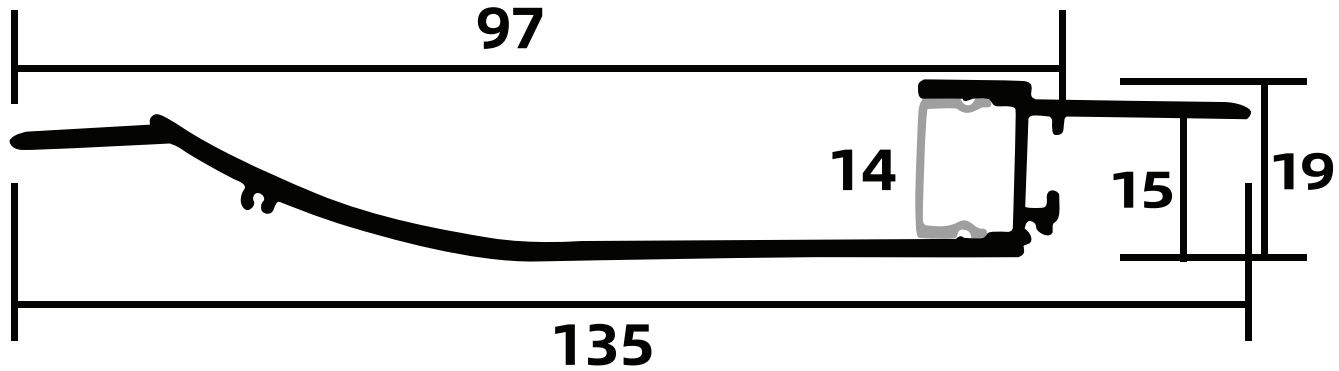

135mm x 19mm Mud in Extrusion, Aluminum, 2 Flange, White, 2.5M.

4		
3		
2		
1		

Project:

Part Number: MIX-03-14-2.5M

Scale:

Product: Drywall Extrusion

Type:

Date: