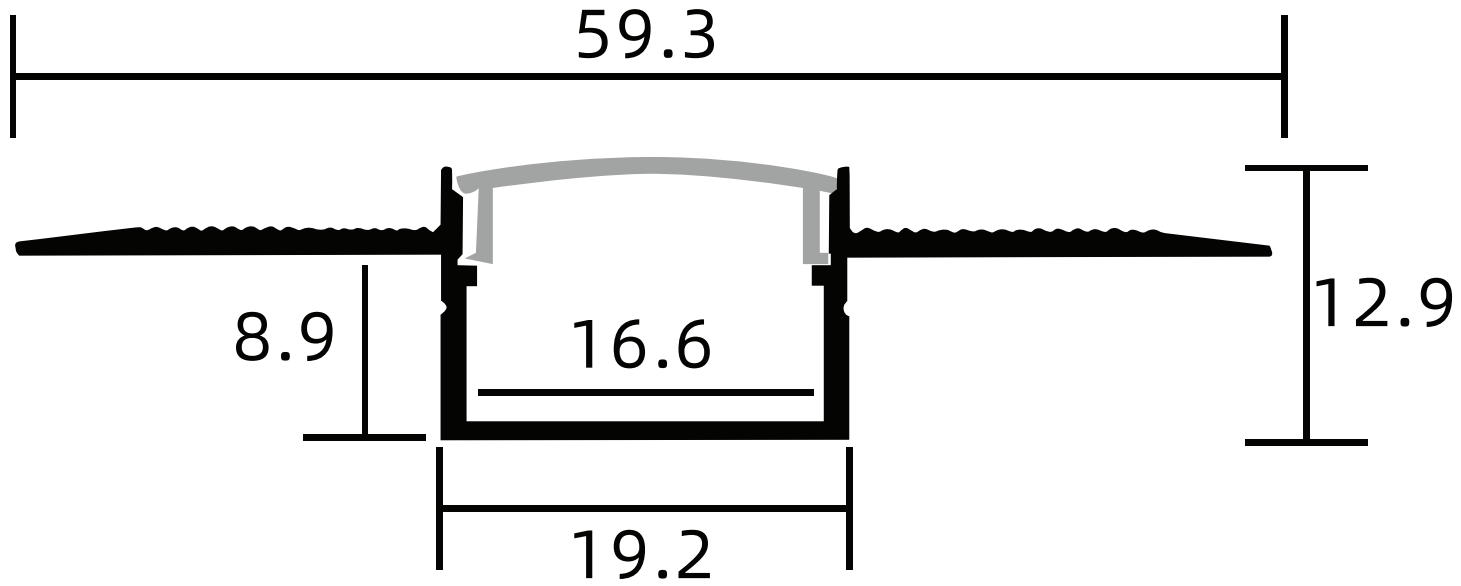

19mm x 13mm Mud in Extrusion, Aluminum, 2 Flange, Silver, 2.5M.

4		
3		
2		
1		

Project:

Part Number: MIX-02-16.6-2.5M

Scale:

Product: Drywall Extrusion

Type:

Date: