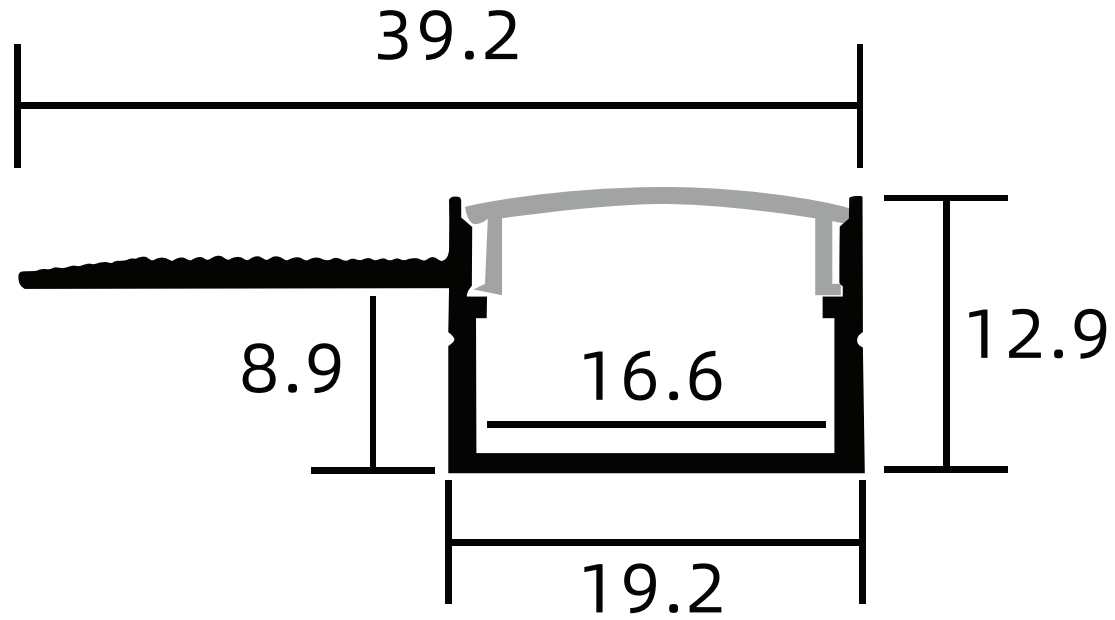

19mm x 13mm Mud in Extrusion, Aluminum, 1 Flange, Silver, 2.5M.

4		
3		
2		
1		

Project:

Part Number: MIX-01-16.6-2.5M

Scale:

Product: Drywall Extrusion

Type:

Date: