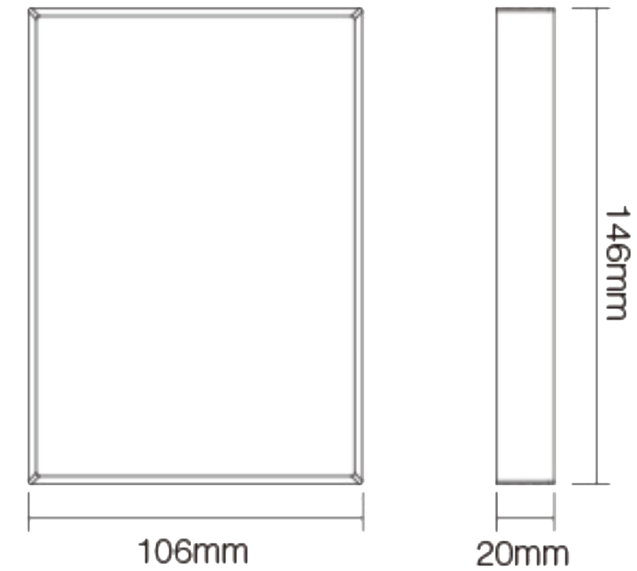

DIAGRAM

FUNCTIONAL DIAGRAM