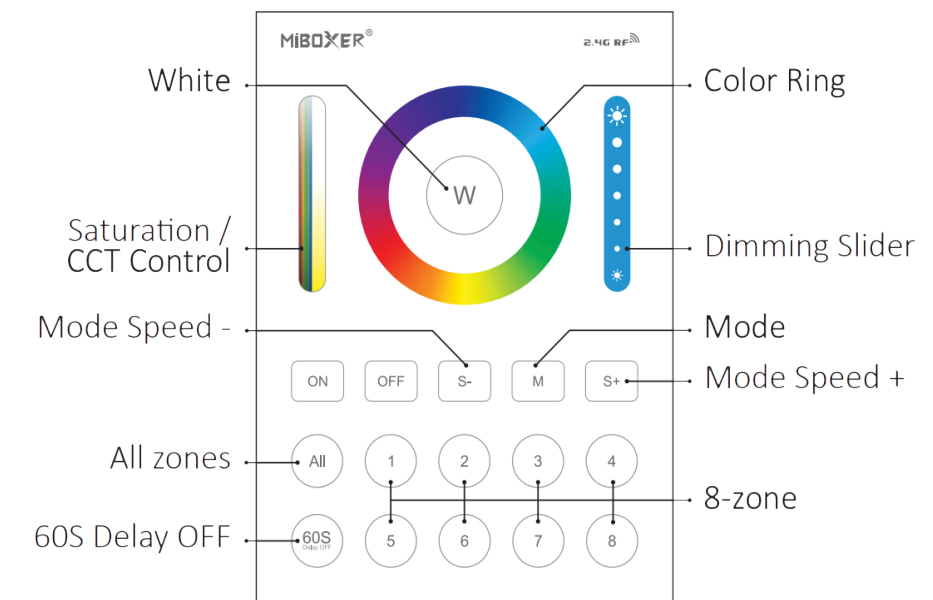

NOTE: When touching the button, LED indicating lamp will flash once with different sound (Touch slider with no sound).