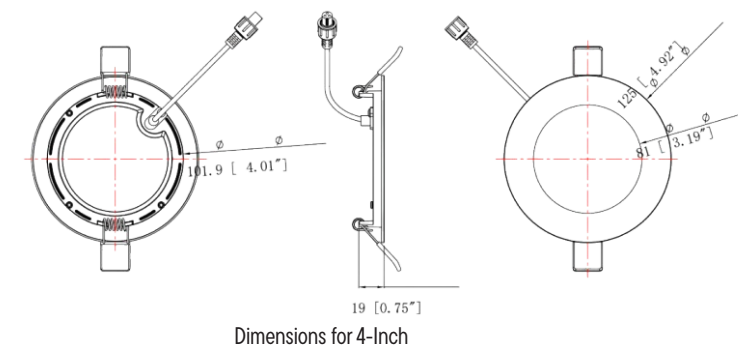

5CCT Ultra-Thin LED Recessed Ceiling Light

With an ultra-thin 9mm profile, double-sided frosted diffuser, and advanced ADC12 aluminum cooling frame, this dimmable LED light offers even illumination, energy efficiency (PF > 0.9), and protection for wet locations.

APPLICATIONS

- Residential living rooms
- Kitchens
- Bathrooms (damp-rated areas)
- Commercial offices
- Retail displays
- Hospitality spaces
- Hallways and corridors

SPECIFICATIONS			
Sizes	4"	6"	
Product Code	SDL-5CCT-4-WH-1P (1 Pack) SDL-5CCT-4-WH-6P (6 Pack) SDL-5CCT-4-WH-12P (12 Pack) SDL-5CCT-4-WH-24P (24 Pack)	SDL-5CCT-6-WH-1P (1 Pack) SDL-5CCT-6-WH-6P (6 Pack) SDL-5CCT-6-WH-12P (12 Pack)	
Electrical	Input Voltage	120V AC	
	Output Power (W)	9W	12W
Specs	Colour Temperature	5CCT: 2700/3000/3500/4000/5000K	
	CRI	90+	
	Lumens	>850Lm	>1200Lm
	Dimmable	Yes, with TRIAC dimmers	
	PF	>0.9	
	Beam Angle	110°	
LED	Type	2385	
	Life Span	50,000 Hours	
Design	Dimensions (Inches)	D1=3.19", D2=4.92", H=0.75"	D1=4.98", D2=6.61", H=0.75"
	Dimensions (Millimetres)	D1=81mm, D2=125mm, H=19mm	D1=126.5mm, D2=168mm, H=19.1mm
	Finish	White finish	
	Trim Rings	Black	
	Approved Location	Wet	
	Mounting	Ceiling	
Warranty	5 Years		
Approvals	cETLus and Energy Star		

PACKAGING

4-Inch Model (Applies to 6-Inch as well; photos not to scale)

1 Pack: SDL-5CCT-4-WH-1P

6 Pack: SDL-5CCT-4-WH-6P

12 Pack: SDL-5CCT-4-WH-12P

24 Pack: SDL-5CCT-4-WH-24P

DIAGRAM

PRODUCT IMAGE

CONSTRUCTION PLATES

For 4-Inch: SDL-5CCT-4-CP

For 6-Inch: SDL-5CCT-6-CP

TRIM RINGS

For 4-Inch: SDL-5CCT-4-TR-BK

For 6-Inch: SDL-5CCT-6-TR-BK

NOTE: Trim Rings and Construction Plates are sold separately.