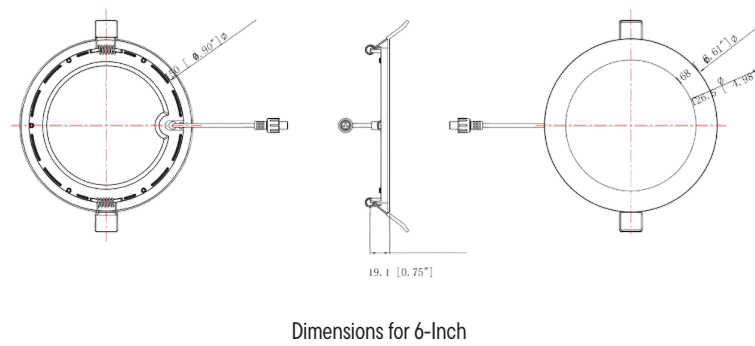

5CCT Ultra-Thin LED Recessed Ceiling Light

With an ultra-thin 9mm profile, double-sided frosted diffuser, and advanced ADC12 aluminum cooling frame, this dimmable LED light offers even illumination, energy efficiency (PF > 0.9), and protection for wet locations.

APPLICATIONS

- Residential living rooms
- Kitchens
- Bathrooms (damp-rated areas)
- Commercial offices
- Retail displays
- Hospitality spaces
- Hallways and corridors

SPECIFICATIONS			
Sizes	4"	6"	
Product Code	SDL-5CCT-4-WH-1P (1 Pack) SDL-5CCT-4-WH-6P (6 Pack) SDL-5CCT-4-WH-12P (12 Pack) SDL-5CCT-4-WH-24P (24 Pack)	SDL-5CCT-6-WH-1P (1 Pack) SDL-5CCT-6-WH-6P (6 Pack) SDL-5CCT-6-WH-12P (12 Pack)	
Electrical	Input Voltage	120V AC	
	Output Power (W)	9W	12W
Specs	Colour Temperature	5CCT: 2700/3000/3500/4000/5000K	
	CRI	90+	
	Lumens	>850Lm	>1200Lm
	Dimmable	Yes, with TRIAC dimmers	
	PF	>0.9	
	Beam Angle	110°	
LED	Type	2385	
	Life Span	50,000 Hours	
Design	Dimensions (Inches)	D1=3.19", D2=4.92", H=0.75"	D1=4.98", D2=6.61", H=0.75"
	Dimensions (Millimetres)	D1=81mm, D2=125mm, H=19mm	D1=126.5mm, D2=168mm, H=19.1mm
	Finish	White finish	
	Trim Rings	Black	
	Approved Location	Wet	
	Mounting	Ceiling	
Warranty	5 Years		
Approvals	cETLus and Energy Star		

PACKAGING

4-Inch Model (Applies to 6-Inch as well; photos not to scale)

1 Pack: SDL-5CCT-4-WH-1P

6 Pack: SDL-5CCT-4-WH-6P

12 Pack: SDL-5CCT-4-WH-12P

24 Pack: SDL-5CCT-4-WH-24P

DIAGRAM

PRODUCT IMAGE

CONSTRUCTION PLATES

For 4-Inch: SDL-5CCT-4-CP

For 6-Inch: SDL-5CCT-6-CP

TRIM RINGS

For 4-Inch: SDL-5CCT-4-TR-BK

For 6-Inch: SDL-5CCT-6-TR-BK

NOTE: Trim Rings and Construction Plates are sold separately.