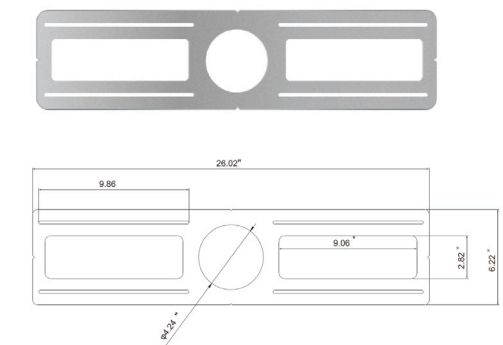

5CCT Ultra-Thin LED Recessed Ceiling Light

With an ultra-thin 9mm profile, double-sided frosted diffuser, and advanced ADC12 aluminum cooling frame, this dimmable LED light offers even illumination, energy efficiency (PF > 0.9), and protection for wet locations.

APPLICATIONS

- Residential living rooms
- Kitchens
- Bathrooms (damp-rated areas)
- Commercial offices
- Retail displays
- Hospitality spaces
- Hallways and corridors

SPECIFICATIONS			
Sizes	4"	6"	
Product Code	SDL-5CCT-4-WH-1P (1 Pack) SDL-5CCT-4-WH-6P (6 Pack) SDL-5CCT-4-WH-12P (12 Pack) SDL-5CCT-4-WH-24P (24 Pack)	SDL-5CCT-6-WH-1P (1 Pack) SDL-5CCT-6-WH-6P (6 Pack) SDL-5CCT-6-WH-12P (12 Pack)	
Electrical	Input Voltage	120V AC	
	Output Power (W)	9W	12W
Specs	Colour Temperature	5CCT: 2700/3000/3500/4000/5000K	
	CRI	90+	
	Lumens	>850Lm	>1200Lm
	Dimmable	Yes, with TRIAC dimmers	
	PF	>0.9	
	Beam Angle	110°	
LED	Type	2385	
	Life Span	50,000 Hours	
Design	Dimensions (Inches)	D1=3.19", D2=4.92", H=0.75"	D1=4.98", D2=6.61", H=0.75"
	Dimensions (Millimetres)	D1=81mm, D2=125mm, H=19mm	D1=126.5mm, D2=168mm, H=19.1mm
	Finish	White finish	
	Trim Rings	Black	
	Approved Location	Wet	
	Mounting	Ceiling	
Warranty	5 Years		
Approvals	cETLus and Energy Star		

PACKAGING

4-Inch Model (Applies to 6-Inch as well; photos not to scale)

1 Pack: SDL-5CCT-4-WH-1P

6 Pack: SDL-5CCT-4-WH-6P

12 Pack: SDL-5CCT-4-WH-12P

24 Pack: SDL-5CCT-4-WH-24P

DIAGRAM

PRODUCT IMAGE

CONSTRUCTION PLATES

For 4-Inch: SDL-5CCT-4-CP

For 6-Inch: SDL-5CCT-6-CP

TRIM RINGS

For 4-Inch: SDL-5CCT-4-TR-BK

For 6-Inch: SDL-5CCT-6-TR-BK

NOTE: Trim Rings and Construction Plates are sold separately.