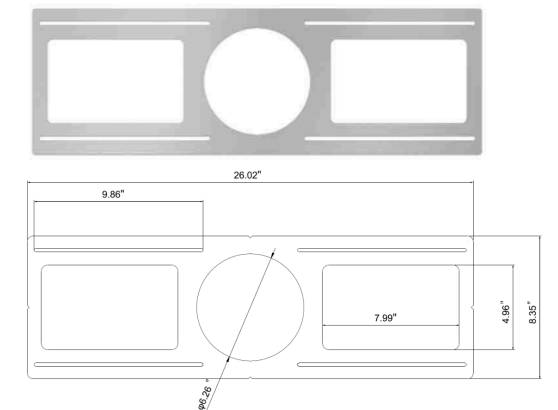

5CCT Ultra-Thin LED Recessed Ceiling Light

With an ultra-thin 9mm profile, double-sided frosted diffuser, and advanced ADC12 aluminum cooling frame, this dimmable LED light offers even illumination, energy efficiency (PF > 0.9), and protection for wet locations.

APPLICATIONS

- Residential living rooms
- Kitchens
- Bathrooms (damp-rated areas)
- Commercial offices
- Retail displays
- Hospitality spaces
- Hallways and corridors

SPECIFICATIONS			
Sizes	4"	6"	
Product Code	SDL-5CCT-4-WH-1P (1 Pack) SDL-5CCT-4-WH-6P (6 Pack) SDL-5CCT-4-WH-12P (12 Pack) SDL-5CCT-4-WH-24P (24 Pack)	SDL-5CCT-6-WH-1P (1 Pack) SDL-5CCT-6-WH-6P (6 Pack) SDL-5CCT-6-WH-12P (12 Pack)	
Electrical	Input Voltage	120V AC	
	Output Power (W)	9W	12W
Specs	Colour Temperature	5CCT: 2700/3000/3500/4000/5000K	
	CRI	90+	
	Lumens	>850Lm	>1200Lm
	Dimmable	Yes, with TRIAC dimmers	
	PF	>0.9	
	Beam Angle	110°	
LED	Type	2385	
	Life Span	50,000 Hours	
Design	Dimensions (Inches)	D1=3.19", D2=4.92", H=0.75"	D1=4.98", D2=6.61", H=0.75"
	Dimensions (Millimetres)	D1=81mm, D2=125mm, H=19mm	D1=126.5mm, D2=168mm, H=19.1mm
	Finish	White finish	
	Trim Rings	Black	
	Approved Location	Wet	
	Mounting	Ceiling	
Warranty	5 Years		
Approvals	cETLus and Energy Star		

PACKAGING

4-Inch Model (Applies to 6-Inch as well; photos not to scale)

1 Pack: SDL-5CCT-4-WH-1P

6 Pack: SDL-5CCT-4-WH-6P

12 Pack: SDL-5CCT-4-WH-12P

24 Pack: SDL-5CCT-4-WH-24P

DIAGRAM

PRODUCT IMAGE

CONSTRUCTION PLATES

For 4-Inch: SDL-5CCT-4-CP

For 6-Inch: SDL-5CCT-6-CP

TRIM RINGS

For 4-Inch: SDL-5CCT-4-TR-BK

For 6-Inch: SDL-5CCT-6-TR-BK

NOTE: Trim Rings and Construction Plates are sold separately.