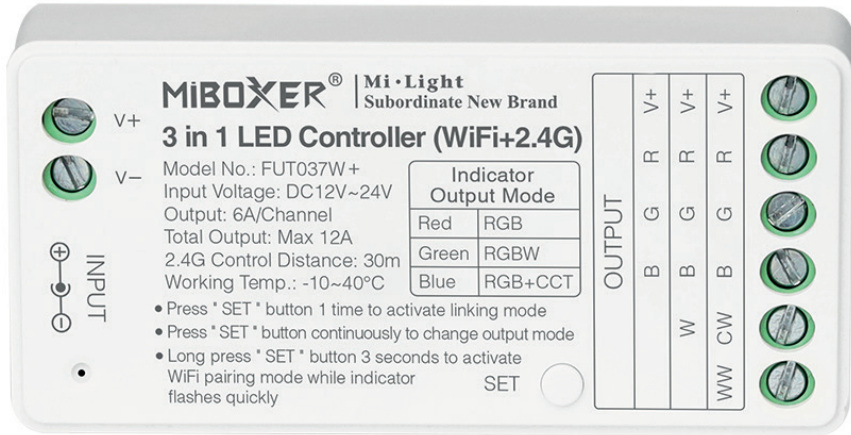

This controller combines WiFi, Bluetooth, and 2.4G technology for versatile LED control, supporting RGB, RGBW, and RGB+CCT modes with 16 million colors and music sync. It offers a 30m range and works with Alexa and Google Assistant for synchronized lighting.

Compatible Fixtures	Ordering Code(s)
Outdoor/Indoor RGBW (RGB+3000K)	SL-OD-RGB30K-20-BA8
RGB High Power Indoor	SL-ID-CCT-LP-XX-A8
RGB eStrip	LES-XX-RGB (XX: Length in feet)
Neon Flex	SL-OD-CCT-HP-20-B8
LED Hard Strip RGB	SL-OD-CCT-LP-XX-B8

Specifications	
Input Voltage	DC12 / DC24V
Output Current	6A/Channel
Total Output	Max 12A
Communication Protocol	WiFi+2.4GHz
Control Distance	30m
WiFi Standard	IEEE 802.11b/g/n 2.4GHz
Bluetooth Protocol	Bluetooth 4.2
Operating Temperature	-10 to 40°C
Approvals	RoHS