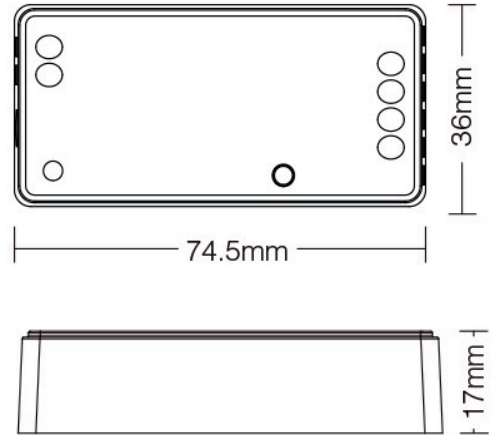

Compatible Fixtures	Ordering Code(s)
Outdoor/Indoor RGBW (RGB+3000K)	SL-OD-RGB30K-20-BA8
RGB High Power Indoor	SL-ID-CCT-LP-XX-A8
RGB eStrip	LES-XX-RGB (XX: Length in feet)
Neon Flex	SL-OD-CCT-HP-20-B8
LED Hard Strip RGB	SL-OD-CCT-LP-XX-B8