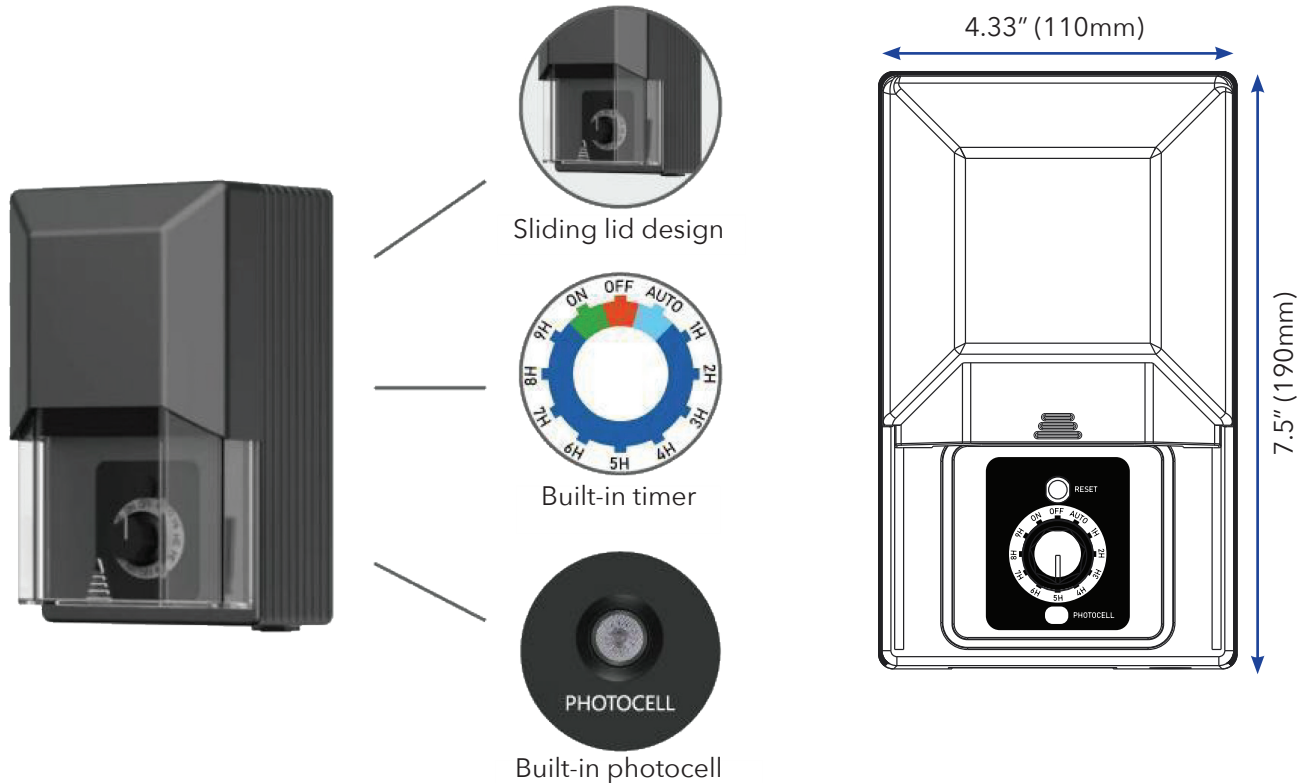

100W transformer for landscape applications.

Features:

- Built-in mechanical timer & photocell
- Transparent sliding lid design
- Overload protection
- 72" SJT(W) cable, heavy gauge, grounded and water resistant power cord with molded plug
- IP 65 weatherproof
- 50,000 hour life
- 5 year limited warranty

Specifications

Power	100W
Input Voltage	120V AC
Output Voltage	12V AC
Max Output Current	8.5A
Limited Warranty	5 years
Approvals	cETLus

Ordering Codes:

ACC-TR-100W

Project		Type	
Date		Contact	
Notes			