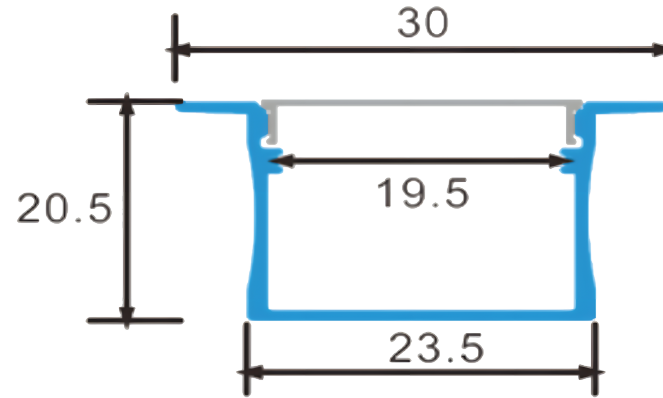

LV-RD55

Recessed aluminum extrusion

Product Codes

LV-RD55-1M

LV-RD55-2M

End Caps

LV-RD54/55-EC (2/bag)

LV-RD54/55-EC-WF (2/bag)

Mounting Clips

LV-RD54/55-EC-MC (6/bag)

***Note:** Available in 1m (39") and 2m (78") lengths

4		
3		
2		
1		

Project:

Part Number: LV-RD55

Scale:

Product: LED Strip Series Extrusion