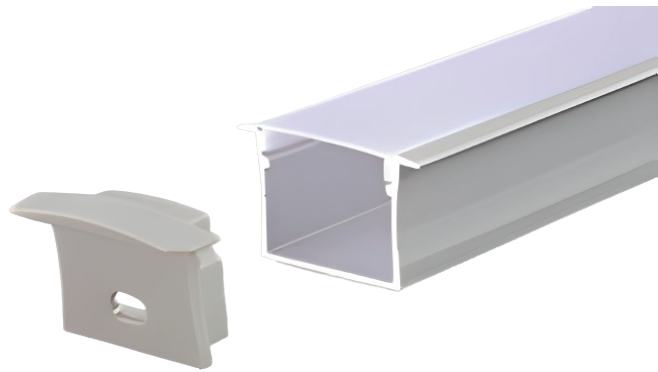

LV-RD55

Recessed aluminum extrusion

Product Codes

LV-RD55-1M

LV-RD55-2M

End Caps

LV-RD54/55-EC (2/bag)

LV-RD54/55-EC-WF (2/bag)

Mounting Clips

LV-RD54/55-EC-MC (6/bag)

***Note:** Available in 1m (39") and 2m (78") lengths

4		
3		
2		
1		

Project:

Part Number: LV-RD55

Scale:

Product: LED Strip Series Extrusion