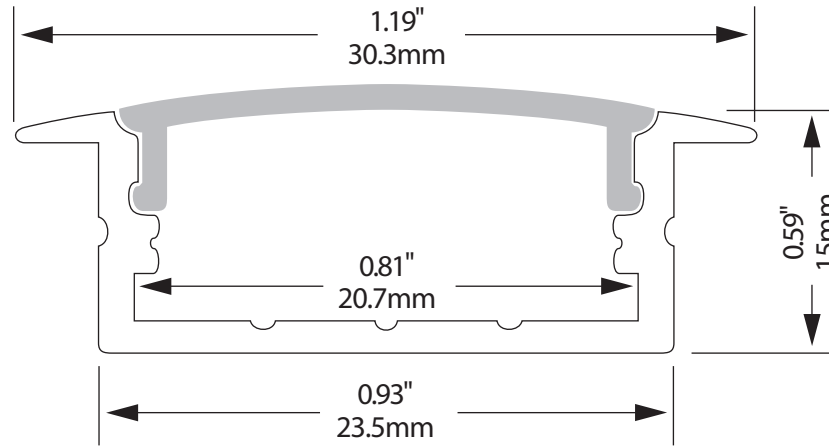

LV-ALP2908

Recessed aluminum extrusion and frosted PC cover

Product Codes

LV-ALP2908
LV-ALP2908-2M

End Caps

LV-ALP2908-EC (2/bag)
LV-ALP2908-EC-WF (2/bag)

Mounting Clips

LV-ALP2908-MC (2/bag)

***Note:** Available in 1m (39") and 2m (78") lengths

4		
3		
2		
1		

Project:

Part Number: LV-ALP2908

Scale:

Product: LED Strip Series Extrusion

Type:

Date: