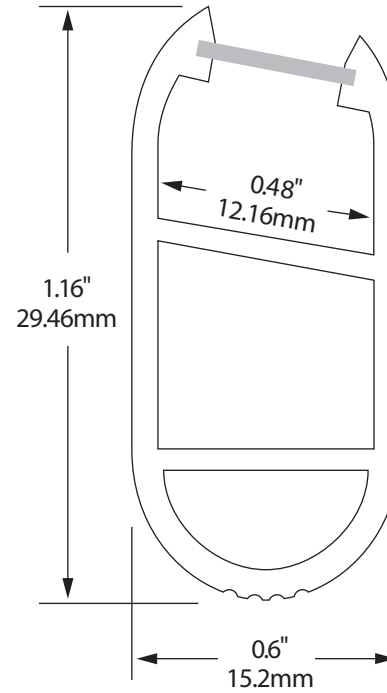

LV-1401

Closet aluminum extrusion with mounting brackets and frosted PC cover

NOTE: 1M (39") extrusion ships complete with two mounting end caps and one support

4		
3		
2		
1		

Project:

Part Number: LV-1401

Scale:

Product: LED Strip Series Extrusion

Type:

Date: