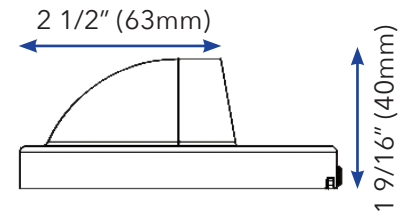

Easy replacement

Adjustable wattage

3W 2W 1W

Features:

- 70° beam spread
- Adjustable wattage from 1W to 3W with a dip switch
- Engineered for outdoor lighting applications
- Aluminum construction
- Finish: Black
- Wet location listed
- Temperature rating: -40°C-+40°C
- 85 CRI
- 50,000 hour life
- 3 year limited warranty