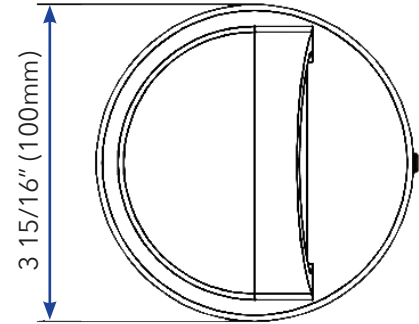

Easy replacement

Adjustable wattage

3W 2W 1W

Features:

- 70° beam spread
- Adjustable wattage from 1W to 3W with a dip switch
- Engineered for outdoor lighting applications
- Aluminum construction
- Finish: Black
- Wet location listed
- Temperature rating: -40°C-+40°C
- 85 CRI
- 50,000 hour life
- 3 year limited warranty