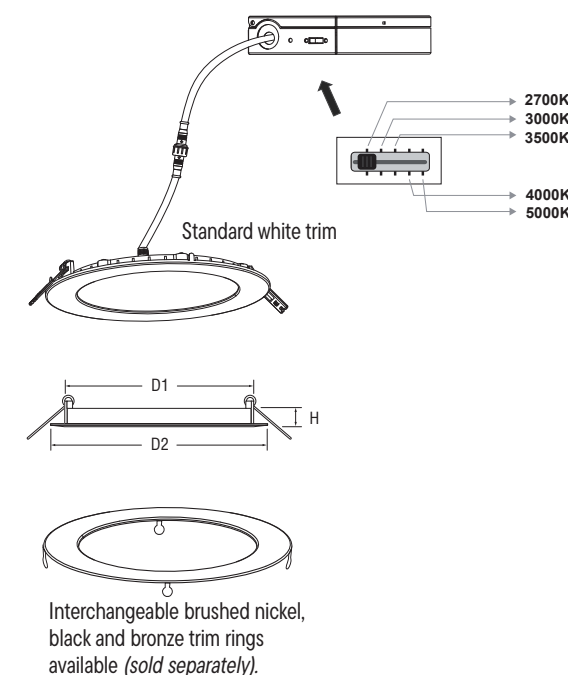

APPLICATIONS

- Kitchens & pantries
- Laundry rooms
- Bathrooms
- Lobbies & hallways
- Banquet halls & elevators
- Retail lighting
- Offices & restaurants

SPECIFICATIONS

| Size | 3 Inches | 4 Inches | 6 Inches | 8 Inches | 10 Inches |
|---------------------|---|--------------|--------------|--------------|---------------|
| Product Code | DL-5CCT-3-WH | DL-5CCT-4-WH | DL-5CCT-6-WH | DL-5CCT-8-WH | DL-5CCT-10-WH |
| Electrical | Input Voltage: 120V AC Power Consumption: 6W, 9W, 12W, 15W, 20W Color Temperature: 2700/3000/3500/4000/5000K Lumen Output: 420-445, 627-684, 995-1117, 1368-1465, 1817-1944 | | | | |
| Specs | Efficacy: 70LM/W CRI: 90 Dimmable: Yes (TRIAC) Beam Angle: 120° | | | | |
| LED | Type: Epistar Life Span: 50,000 Hours | | | | |
| Design | Dimensions (Inches): 3.1 x 3.8 x .5", 4 x 4.7 x .5", 6.14 x 6.85 x 0.5", 8 x 8.9 x 0.5", 10 x 10.8 x 0.5" Dimensions (Millimeters): 80 x 95.5 x 11.5mm, 101 x 120.1 x 11.5mm, 150 x 174.5 x 11.5mm, 220 x 226 x 11.5mm, 254 x 274 x 11.5mm Installation Hole Size: 3.35" (85mm), 4.33" (110mm), 6.3" (160mm), 8.27" (210mm), 10.16" (258mm) Finish: White Trim Finish: BK: Black, BZ: Bronze, BN: Brushed Nickel Operating Temperature: -20°C to 45°C Approved Location: Wet Mounting: Ceiling | | | | |
| Warranty | 5 years | | | | |
| Approvals | cETLus and Energy Star | | | | |

PRODUCT CODES

DL-5CCT-YY-WH

5CCT LED Thin-Line Down Lights
 SIZE:
 3: 3"
 4: 4"
 6: 6"
 8: 8"
 10: 10"

ROUND TRIM RINGS (Sold Separately)

- LVLDL - 03 - TR - XX - L3
- LVLDL - 04 - TR - XX - L3
- LVLDL - 06 - TR - XX - L3
- LVLDL - 08 - TR - XX - L3
- LVLDL - 10 - TR - XX - L3

TRIM RING FINISH
 BK: Black, BZ: Bronze; BN - Brushed Nickel

DIAGRAM

ACCESSORIES

LVLDL-YY-TR-XX-L3
 Trim Rings For 5 CCT LED Thin Line Down Light (sold separately).

CONSTRUCTION PLATES