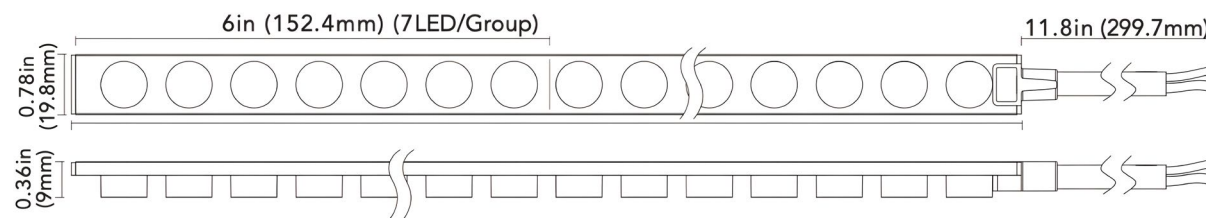

Wall Washer 4' Enclosed

This a type of lighting fixture designed to evenly distribute light over a wall or vertical surface. Enclosed within a 4-foot-long casing, this wall washer is designed for durability and protection against dust, moisture, and other environmental factors.

FEATURES

- Safe 24V DC operation (Requires our 24V driver)
- Low power consumption: 5.8W/FT
- Suitable for indoor and outdoor use
- Beam angle: 30°
- Available in 2700K, 3000K, 4000K color temperatures
- Long life 30, 000 hours
- Dimmable with dimmable drivers
- Field cuttable every 6" (Maximum run is 16ft.)
- Sold in 33 Rolls
- cULus certified for wet locations
- 3 years limited warranty

APPLICATIONS

- Architectural lighting
- Signage
- Landscape lighting
- Exterior/interior commercial

ACCESSORIES

ES-WB
Wall bracket set

ES-ADJ-BR
Adjustable bracket

SPECIFICATIONS		
Product Code	ES-LS2835-30-WH-24-4FT	
Electrical	Input Voltage	24V DC
	Power Consumption	5.8W/Ft
Specs	Colour Temperature	3000K
	CRI	90+
	Efficacy	105LM/W
	Luminous Flux	610LM/FT
	Dimmable	Yes
	Beam Angle	30°
LED	Type	SMD2835
	Life Span	30,000 Hours
	Spacing	N/A
	# per foot (304mm)	14
Design	Dimensions (Inches)	5/16" x 9/16"
	Dimensions (Millimeters)	8 x 15mm
	Max Single Run Length	N/A
	Custom Cuttable	N/A
	Approved Location	Indoor/Outdoor
	Mounting	Ceiling, floor
Warranty	6 years	
Approvals	cULus for wet locations	

INDOOR/OUTDOOR DIMMABLE DRIVERS

MLDRE-40-24-DM
6.77" x 2.67" x 1.26" (171 x 68 x 32mm)

MLDRE-96-24-DM
6.77" x 2.67" x 1.26" (171 x 68 x 32mm)

NON DIMMABLE DRIVERS

MLDR-120-24 (Indoor/Outdoor)
120W hardwire
Input: 100 - 240V AC
Output: 24V DC
10" x 3 3/8" x 3 3/16" (254 x 85.7 x 80.9mm)