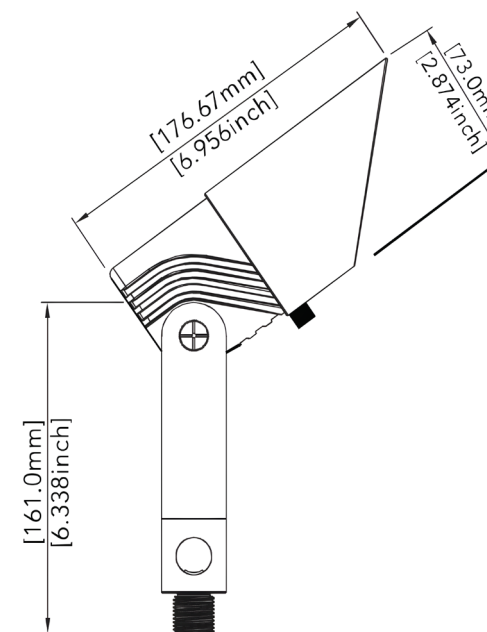

APPLICATIONS

- Garden lighting
- Facade lighting
- Pathway safety
- Security lighting
- Sign lighting
- Patio ambiance

SPECIFICATIONS

Product Code	UP-01-12V-BLK	
Electrical	Input Voltage	9-17V AC/DC
	Power Consumption	0-12W (Adjustable)
Specs	Colour Temperature	3000K
	CRI	85
	Lumen Output	900LM Max.
	Efficacy (LM/W)	83
	Dimmable	No, but wattage adjustable
	IP Rating	IP65
	Beam Angle	24/36/60° (Replacable)
LED	Life Span	50,000 Hours
Design	Dimensions (Inches)	6.4 x 6.7 x 2.9"
	Dimensions (Millimeters)	161 x 177 x 73mm
	Finish	Black powder coating
	Material	Die-cast aluminum
	Operating Temperature	-20 to 40°C
	Approved Location	Outdoor
	Mounting	Via Stake
Warranty	15 years	
Approvals	cETLus	

DIAGRAM

NOTE: Comes with a mounting stake to ensure a hassle-free installation.

ACCESSORIES

ACC-3R-BLK
3 Inch Riser Black

- 3 inches long
- 1 Male and 1 Female end
- ½ inch NPSM thread
- Cast brass
- Black Finish

ACC-7R-BLK
7 Inch Riser Black

- 7 inches long
- 1 Male and 1 Female end
- ½ inch NPSM thread
- Cast brass
- Black Finish

ACC-12G-2C-BUR
Landscape burial wire, 12G, 2C - 500ft spool

ACC-12G-2C-BUR-XX
Landscape burial wire, 12G, 2C - custom cuts