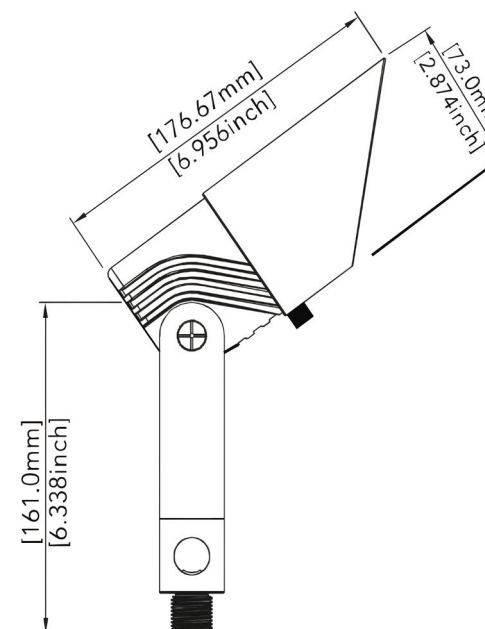

## FEATURES

- Adjustable wattage control
- Multiple RGBW colors
- 24/36/60° beam angles
- Durable aluminum construction
- Smart app control
- WIFI/Bluetooth enabled
- 9-17V AC/DC compatible
- Sleek black finish
- Long-lasting 15 years warranty

## SPECIFICATIONS

<b>Product Code</b>	UP-02-12V-BLK	
<b>Electrical</b>	Input Voltage	9-17V AC/DC
	Power Consumption	0-8W (Adjustable)
<b>Specs</b>	Colour Temperature	2700K-6000K
	CRI	85
	Lumen Output	500LM Max.
	Efficacy (LM/W)	70
	Dimmable	N/A
	Beam Angle	24/36/60° (Replacable)
<b>LED</b>	Life Span	50,000 Hours
<b>Design</b>	Dimensions (Inches)	6.4 x 6.7 x 2.9"
	Dimensions (Millimeters)	161 x 177 x 73mm
	Finish	Black powder coating
	Material	Die-cast aluminum
	Operating Temperature	-20 to 40°C
	Approved Location	Outdoor
	Mounting	Via Stake
<b>Warranty</b>	15 years	
<b>Approvals</b>	cETLus	

## DIAGRAM