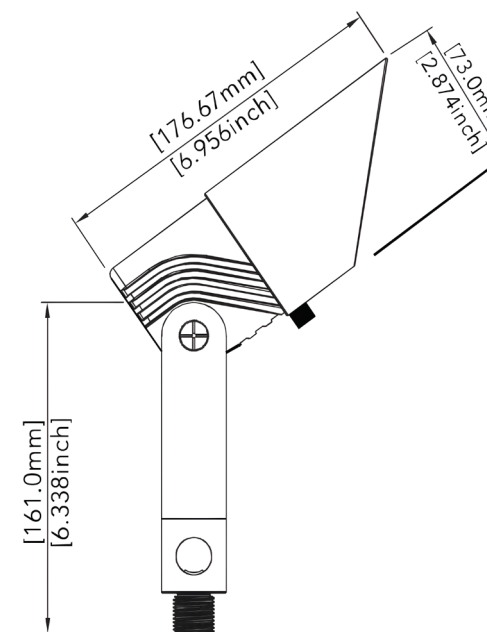

APPLICATIONS

- Accent lighting
- Path illumination
- Garden highlights
- Security lights
- Art spotlights
- Event lighting

SPECIFICATIONS

Product Code	UP-02-12V-BLK	
Electrical	Input Voltage	9-17V AC/DC
	Power Consumption	0-8W (Adjustable)
Specs	Colour Temperature	RGB
	CRI	85
	Lumen Output	500LM Max.
	Efficacy (LM/W)	70
	Dimmable	No, but wattage adjustable
	IP Rating	IP65
	Beam Angle	24/36/60° (Replacable)
LED	Life Span	50,000 Hours
Design	Dimensions (Inches)	6.4 x 6.7 x 2.9"
	Dimensions (Millimeters)	161 x 177 x 73mm
	Finish	Black powder coating
	Material	Die-cast aluminum
	Operating Temperature	-20 to 40°C
	Approved Location	Outdoor
	Mounting	Via Stake
Warranty	15 years	
Approvals	cETLus	

DIAGRAM

NOTE: Comes with a mounting stake to ensure a hassle-free installation.

ACCESSORIES

ACC-3R-BLK
3 Inch Riser Black

ACC-7R-BLK
7 Inch Riser Black

- 3 inches long
- 1 Male and 1 Female end
- ½ inch NPSM thread
- Cast brass
- Black Finish
- 7 inches long
- 1 Male and 1 Female end
- ½ inch NPSM thread
- Cast brass
- Black Finish