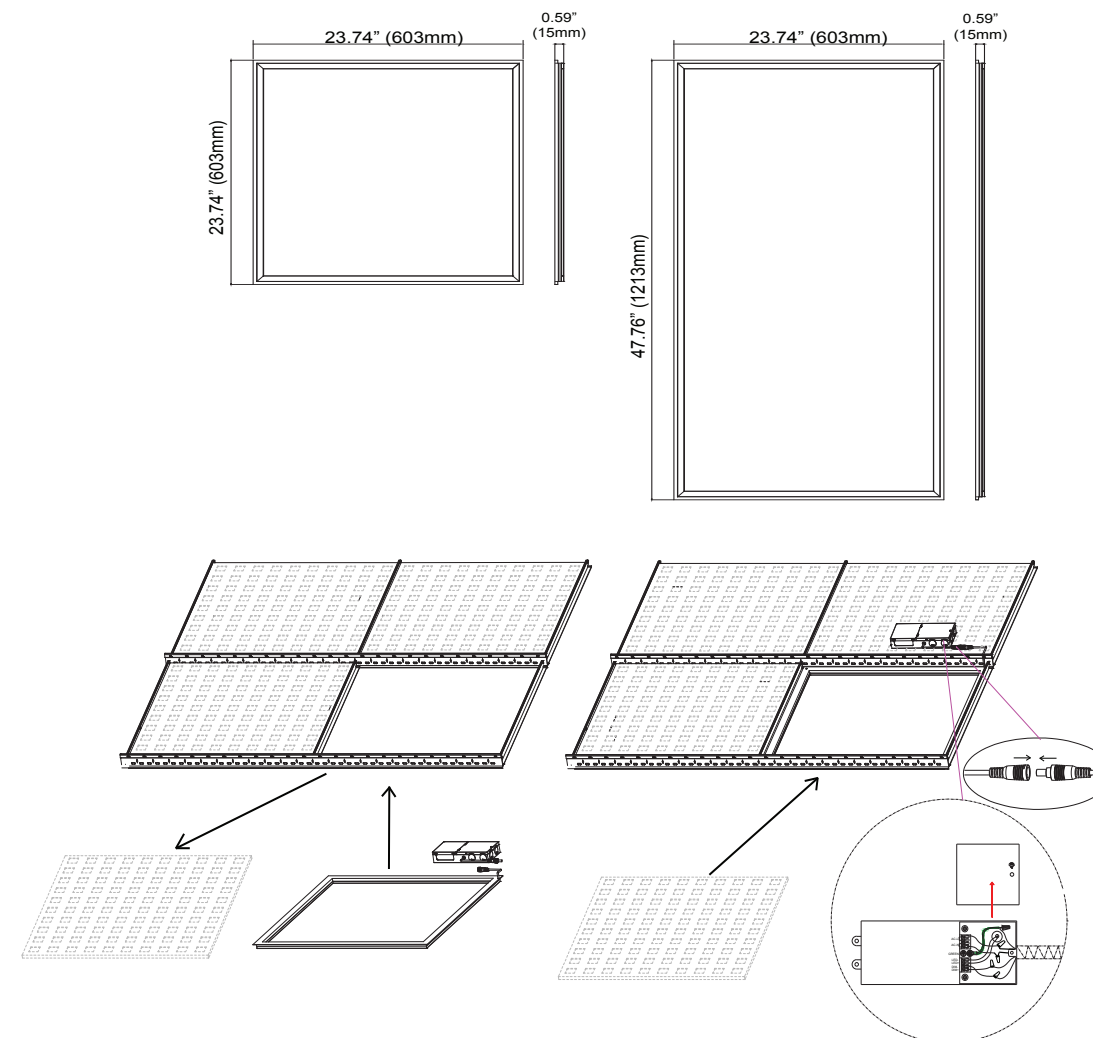

T-Edge Lights (5CCT)

An innovative lighting solution, ideal for general and accent lighting in offices, hallways, and commercial applications. Its edge-lit design and 5CCT feature ensure versatile illumination, moving beyond traditional flat panels and troffers.

FEATURES

- Ideal replacement for traditional flat panel and troffers
- Non-flicker, no dark spots
- IP Rating: IP40
- cETLus and DLC premium listed
- Dry locations
- 5 year limited warranty

APPLICATIONS

RESIDENTIAL	COMMERCIAL
• Kitchens	• Retail
• Bathrooms	• Offices
• Laundry rooms	• Hallways
• Pantries	• Elevators
• Rec rooms	• Banquet halls
	• Restaurants

SPECIFICATIONS		
Product Code	TLE-2X2-K40-3065	TLE-2X4-K60-3065
Electrical	Input Voltage	100-277V AC
	Power Consumption	20/30/40W Adjustable
Specs	Colour Temperature	3000/3500/4000/5000/6500K
	CRI	80+
	Lumen Output	2500-5000LM
	Efficacy (LM/W)	N/A
	Dimmable	0-10V Dimming
	Beam Angle	120°
LED	Type	N/A
	Life Span	50,000 Hours
Design	Dimensions (Inches)	23.74 x 23.74 x 0.59"
	Dimensions (Millimeters)	603 x 603 x 15mm
	Finish	N/A
	Housing Material	6063-T5
	Operating Temperature	-20° to 45°C
	Approved Location	Dry
Warranty	5 years	
Approvals	cETLus and DLC Premium	

PRODUCT CODES

TLE - 2X2 - K40 - 3065
TLE - 2X4 - K60 - 3065

SIZE   WATTS

DIAGRAM

ACCESSORIES

TLE-DM Driver mount bracket (for mounting the bracket to the T-BAR)	TLE-MC Mounting clips (for fixture wire suspension)	ELP14-2060-UNV Emergency Driver (sold separately)

NOTES:

- TLE-EX-CCT-10: T-LED CCT Edge Light Extension Cord. 10ft is available.
- Driver mount bracket (TLE-DM), and mounting clips (TLE-MC) are available (sold separately). Please check your local building codes, if these accessories.