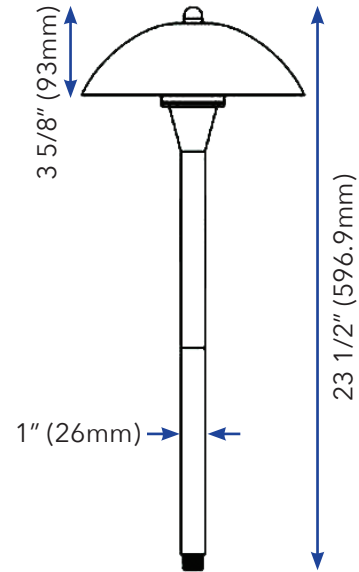

Elevate your outdoor aesthetics with our Pathway Light featuring a classic Round Tea-Hat style top, providing timeless elegance and exceptional lighting to your outdoor spaces. Wattage adjustable.

Easy replacement

Adjustable wattage

3W 2W 1W

Features:

- Adjustable wattage 1W to 3W with a dip switch
- Beam angle of 150°
- Engineered for outdoor lighting applications
- LED module easily serviceable/replaceable
- Aluminum construction
- Finish: Black
- Wet location listed
- Temperature rating: -40°C-+40°C
- 85 CRI
- 50,000 hour life
- 3 year limited warranty

Specifications

Colour Temperature	3000K
Input Voltage	9-17V AC/DC
Power Consumption (W)	1-3W
Lumens	80-240LM
Beam Angle	150°
Lens	Frosted PC
CRI	≥ 85
Life Span (hours)	50,000
Limited Warranty	3 years
Approvals	cETLus