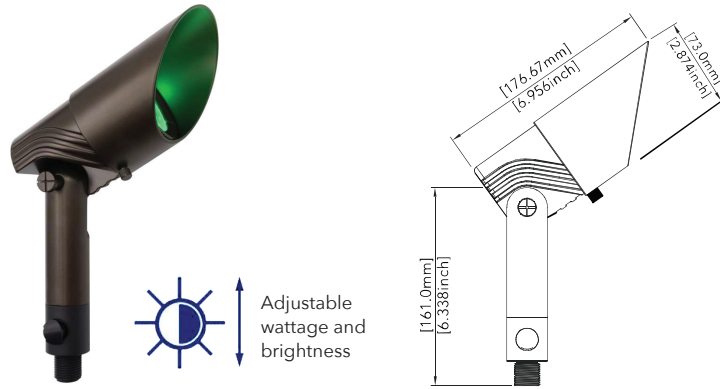

Illuminate your landscape with unparalleled sophistication using our Premium Wattage and Brightness Adjustable Up Light, designed for precision control and unmatched aesthetics, bringing out the best in your outdoor spaces.

Key Features

- Made of durable die-cast aluminum
- Bluetooth control
- RGBCW multi-color
- Lens angle 24/36/60 degree replaceable
- 15 year warranty

Specifications

Color Temperature	2700K-6000K
Input Voltage	9-17V AC/DC
Wattage	0-8W (Adjustable)
Lumens	500LM Max.
Beam Spread	24/36/60 Degree (Replacable)
Finish	Black Powder Coating
Control Mode	Bluetooth
Material	Die-cast Aluminum
Limited Warranty	15 years
Approvals	cETLus