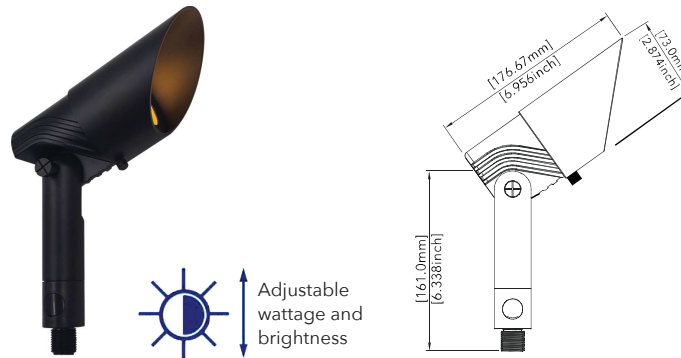

Elevate your landscaping with our versatile Wattage and Brightness Adjustable Up Light, offering precision control to highlight features, foliage, and ambiance, all in a sleek, robust design.

Key Features

- 24/36/60° beam spread
- Adjustable wattage 3-12W with a dip switch
- Engineered for outdoor lighting applications
- Die-cast aluminum construction
- Finish: Black
- Wet location listed
- 50,000 hour life
- 15 year limited warranty

Specifications

Color Temperature	2700/3000K
Input Voltage	9-17V AC/DC
Wattage	3-12W (Adjustable)
Lumens	900LM Max.
Beam Spread	24/36/60 Degree (Replacable)
Finish	Black Powder Coating
Life Span (hours)	50,000
Material	Die-cast Aluminum
Limited Warranty	15 years
Approvals	cETLus