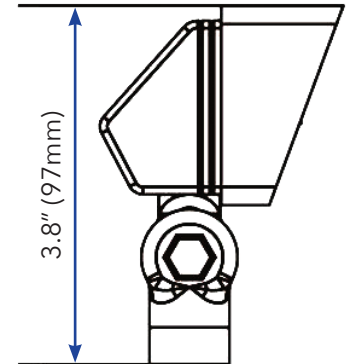

Revolutionize your outdoor lighting with our Mini Flood Light, offering adjustable wattage, empowering you to create the perfect illumination for any occasion or setting.

Features:

- 120° beam spread
- Adjustable wattage 1-5W
- Precision machined from solid brass casting
- Wet location listed
- Finish: Black
- Temperature rating: -20°C-+40°C
- 85 CRI
- 50,000 hour life
- 5 year limited warranty

Specifications

Colour Temperature	3000K
Input Voltage	12V AC/DC
Power Consumption (W)	1-5W
Lumens	400LM
Lens	Clear
CRI	85
Life Span (hours)	50,000
Beam Angle	120°
Limited Warranty	5 years
Approvals	cETLus