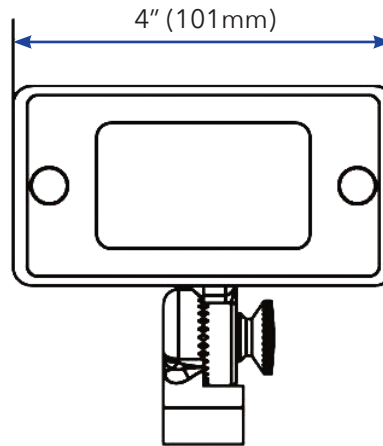

Revolutionize your outdoor lighting with our Mini Flood Light, offering adjustable wattage, empowering you to create the perfect illumination for any occasion or setting.

Features:

- 120° beam spread
- Adjustable wattage 1-5W
- Precision machined from solid brass casting
- Wet location listed
- Finish: Black
- Temperature rating: -20°C-+40°C
- 85 CRI
- 50,000 hour life
- 5 year limited warranty

Specifications

Colour Temperature	3000K
Input Voltage	12V AC/DC
Power Consumption (W)	1-5W
Lumens	400LM
Lens	Clear
CRI	85
Life Span (hours)	50,000
Beam Angle	120°
Limited Warranty	5 years
Approvals	cETLus