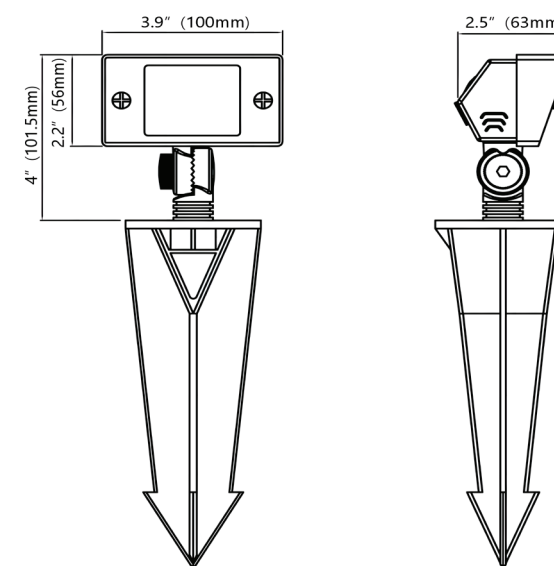

12V Mini Flood Light

This compact yet powerful 12V Mini Flood light, with a customizable wattage between 1 and 5 watts, provides a luminous output of 80-400 lumens, encased in a durable cast brass housing.

FEATURES

- Adjustable wattage control
- 80-400 lumen output
- Integrated 12V LED
- Cast brass housing
- 3000K warm light
- Black or bronze finish
- Spike mounting option
- Wide beam angle
- Long-lasting, 15 years warranty
- Smart control compatibility

APPLICATIONS

- Path illumination
- Outdoor accents
- Security lighting
- Architectural highlights
- Event ambiance
- Patio glow

SPECIFICATIONS		
Product Code	FL-01-12V-BLK	
Electrical	Input Voltage	12V AC/DC
	Power Consumption	1-5W
Specs	Colour Temperature	2700K, 3000K
	CRI	85
	Lumen Output	400LM
	Efficacy (LM/W)	80
	Dimmable	No, but wattage adjustable
	Beam Angle	120°
LED	Life Span	50,000 Hours
Design	Dimensions (Inches)	4 x 3.9 x 2.5"
	Dimensions (Millimeters)	101.5 x 100 x 63mm
	Finish	Black
	Material	Solid Brass Casting
	Operating Temperature	-20 to 40°C
	Approved Location	Outdoor
	Mounting	Via Stake
Warranty	15 years	
Approvals	cETLus	

DIAGRAM

NOTE: Comes with a mounting stake to ensure a hassle-free installation.

ACCESSORIES

ACC-3R-BLK
3 Inch Riser Black

- 3 inches long
- 1 Male and 1 Female end
- ½ inch NPSM thread
- Cast brass
- Black Finish