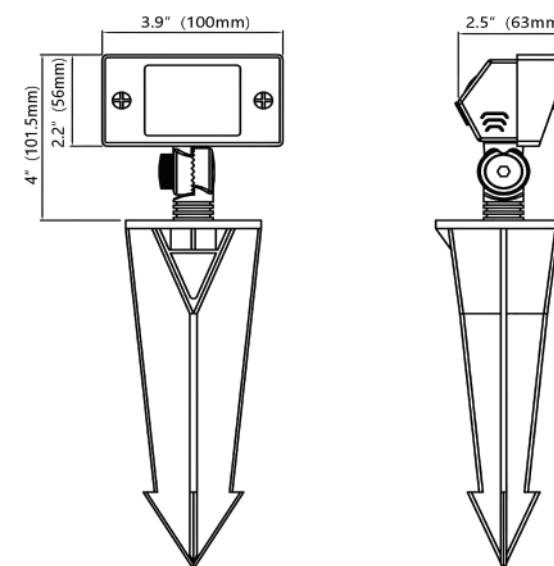

12V Mini Flood Light

This compact yet powerful 12V Mini Flood light, with a customizable wattage between 1 and 5 watts, provides a luminous output of 80-400 lumens, encased in a durable cast brass housing.

FEATURES

- Adjustable wattage control
- 80-400 lumen output
- Integrated 12V LED
- Cast brass housing
- 3000K warm light
- Black or bronze finish
- Spike mounting option
- Wide beam angle
- Long-lasting 15 years warranty
- Smart control compatibility

APPLICATIONS

- Path illumination
- Outdoor accents
- Security lighting
- Architectural highlights
- Event ambiance
- Patio glow

SPECIFICATIONS		
Product Code	FL-01-12V-BLK	
Electrical	Input Voltage	12V AC/DC
	Power Consumption	1-5W
Specs	Colour Temperature	3000K
	CRI	85
	Lumen Output	400LM
	Efficacy (LM/W)	80
	Dimmable	N/A
	Beam Angle	120°
LED	Life Span	50,000 Hours
Design	Dimensions (Inches)	4 x 3.9 x 2.5"
	Dimensions (Millimeters)	101.5 x 100 x 63mm
	Finish	Black
	Material	Solid Brass Casting
	Operating Temperature	-20 to 40°C
	Approved Location	Outdoor
	Mounting	Via Stake
Warranty	15 years	
Approvals	cETLus	

DIAGRAM

ACCESSORIES

ACC-3R-BLK
3 Inch Riser Black

- Male female end
- ½ inch NPSM thread
- Cast brass
- Black Finish

ACC-7R-BLK
7 Inch Riser Black

- 1 Male and 1 Female end
- ½ inch NPSM thread
- Cast brass
- Black Finish