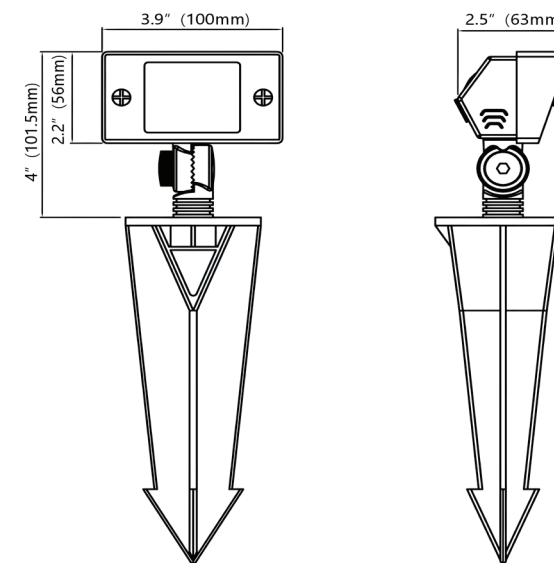

12V Mini Flood Light

This compact yet powerful 12V Mini Flood light, with a customizable wattage between 1 and 5 watts, provides a luminous output of 80-400 lumens, encased in a durable cast brass housing.

FEATURES

- Adjustable wattage control
- 80-400 lumen output
- Integrated 12V LED
- Cast brass housing
- 3000K warm light
- Black or bronze finish
- Spike mounting option
- Wide beam angle
- Long-lasting 15 years warranty
- Smart control compatibility

APPLICATIONS

- Path illumination
- Outdoor accents
- Security lighting
- Architectural highlights
- Event ambiance
- Patio glow

SPECIFICATIONS		
Product Code	FL-01-12V-BLK	
Electrical	Input Voltage	12V AC/DC
	Power Consumption	1-5W
Specs	Colour Temperature	3000K
	CRI	85
	Lumen Output	400LM
	Efficacy (LM/W)	80
	Dimmable	N/A
	Beam Angle	120°
LED	Life Span	50,000 Hours
Design	Dimensions (Inches)	4 x 3.9 x 2.5"
	Dimensions (Millimeters)	101.5 x 100 x 63mm
	Finish	Black
	Material	Solid Brass Casting
	Operating Temperature	-20 to 40°C
	Approved Location	Outdoor
	Mounting	Via Stake
Warranty	15 years	
Approvals	cETLus	

DIAGRAM

ACCESSORIES

ACC-3R-BLK
3 Inch Riser Black

- Male female end
- ½ inch NPSM thread
- Cast brass
- Black Finish

ACC-7R-BLK
7 Inch Riser Black

- 1 Male and 1 Female end
- ½ inch NPSM thread
- Cast brass
- Black Finish