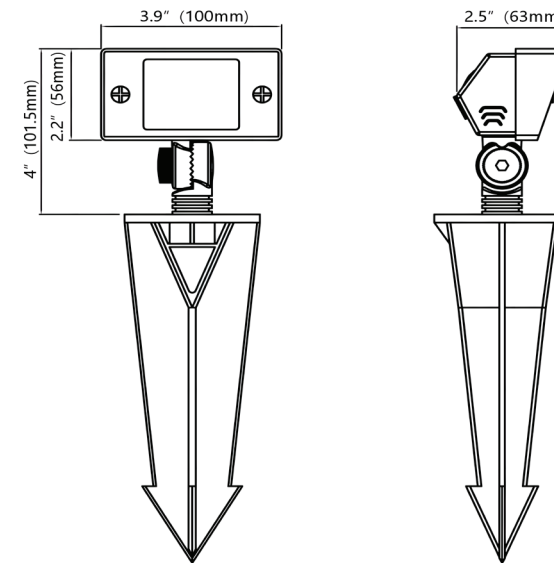

# 12V Mini Flood Light

This compact yet powerful 12V Mini Flood light, with a customizable wattage between 1 and 5 watts, provides a luminous output of 80-400 lumens, encased in a durable cast brass housing.

## FEATURES

- Adjustable wattage control
- 80-400 lumen output
- Integrated 12V LED
- Cast brass housing
- 3000K warm light
- Black or bronze finish
- Spike mounting option
- Wide beam angle
- Long-lasting, 15 years warranty
- Smart control compatibility

## DIAGRAM

**NOTE:** Comes with a mounting stake to ensure a hassle-free installation.

## ACCESSORIES

**ACC-3R-BLK**  
3 Inch Riser Black

**ACC-7R-BLK**  
7 Inch Riser Black

- 3 inches long
- 1 Male and 1 Female end
- ½ inch NPSM thread
- Cast brass
- Black Finish
- 7 inches long
- 1 Male and 1 Female end
- ½ inch NPSM thread
- Cast brass
- Black Finish