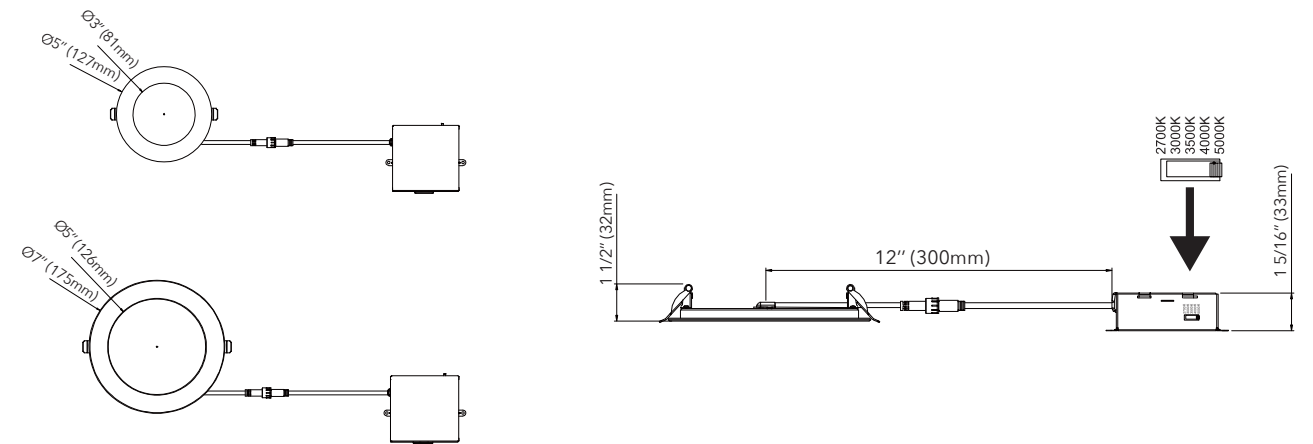

## FEATURES

- 2-hour fire rated: UL 263, ASTM E119 & CAN/ULC S101-14.
- Two spring loaded clips to attach to any ceiling material.
- White finish (interchangeable brushed nickel, black, oil-rubbed bronze, and copper trim rings available – sold separately).
- Wet locations listed.
- No IC can required, for direct contact with insulation and combustible materials.
- Optional 347V step-down.
- 5 year limited warranty.
- Airtight.
- cETLus and Energy Star listed.
- Comes with mounting brackets and end-to-end connector.

## APPLICATIONS

- Kitchens & pantries
- Laundry rooms
- Bathrooms
- Lobbies & hallways
- Banquet halls
- Elevators
- Retail lighting
- Offices & restaurants

SPECIFICATIONS		
<b>Product Codes</b>		DL-FR-5CCT-4-WH      DL-FR-5CCT-6-WH
<b>Electrical</b>	Input Voltage	120V AC
	Output Power (W)	12W      15W
<b>Specs</b>	Colour Temperature	5-position switch for colour temperature adjustment: 2700/3000/3500/4000/5000K
	CRI	90+
	Lumens	1075Lm      1418Lm
	Dimmable	Yes, with TRIAC dimmers
	Beam Angle	120°
<b>LED</b>	Type	Epistar
	Life Span	50,000 Hours
<b>Design</b>	Dimensions (Inches)	D1=3", D2=5", H=1/2"      D1=5", D2=7", H=1/2"
	Dimensions (Millimeters)	D1=81mm, D2=127mm, H=11.5mm      D1=126mm, D2=175mm, H=11.5mm
	Finish	White finish
	Trim Ring (Finish)	Brushed nickel, black, oil-rubbed bronze, and copper trim rings – Sold separately
	Operating Temperature	-20° to 45°C
	Approved Location	Wet
	Mounting	Ceiling
<b>Warranty</b>	5 Years	
<b>Approvals</b>	cETLus and Energy Star (Tested to comply with: UL 263, ASTM E119 & CAN ULC S101.)	

## DIAGRAM