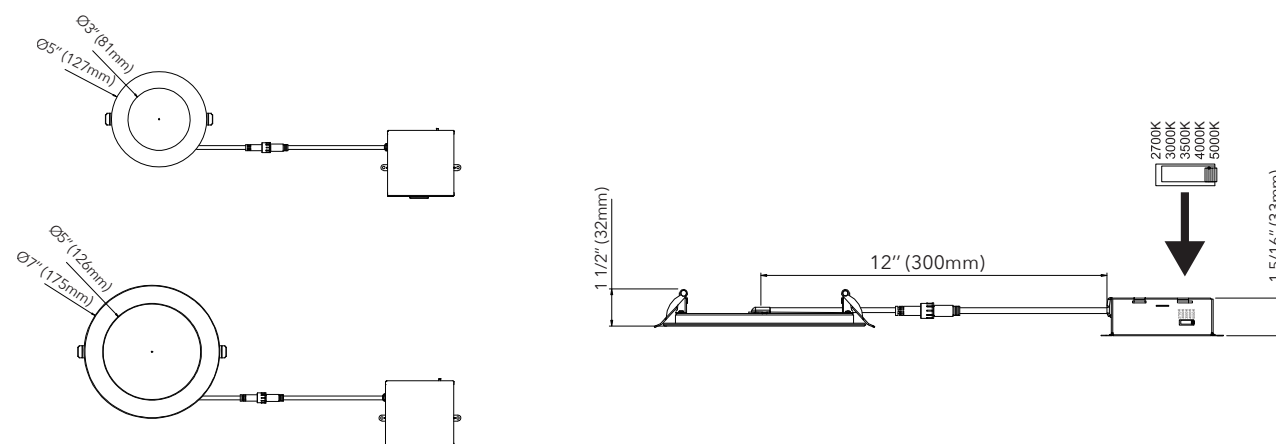

## FEATURES

- 2 hour fire rated: UL 263, ASTM E119 & CAN/ULC S101-14
- Two spring loaded clips to attach to any ceiling material
- White finish (interchangeable brushed nickel, black, oil-rubbed bronze, and copper trim rings available – sold separately)
- Wet locations listed
- No IC can required, for direct contact with insulation and combustible materials
- Optional 347V step-down
- 5 year limited warranty
- Airtight
- cETLus and Energy Star listed
- Comes with mounting brackets and end-to-end connector

## SPECIFICATIONS

Product Codes		DL-FR-5CCT-4-WH	DL-FR-5CCT-6-WH
Electrical	Input Voltage	120V AC	
	Output Power (W)	12W	15W
Specs	Colour Temperature	5-position switch for colour temperature adjustment: 2700/3000/3500/4000/5000K	
	CRI	90+	
	Lumens	800LM	1100LM
	Efficacy (LM/W)	N/A	
	Dimmable	Yes, with TRIAC dimmers	
	Beam Angle	120°	
LED	Type	Epistar	
	Life Span	50,000 Hours	
	Spacing	N/A	
	# per foot / unit	N/A	
Design	Dimensions (Inches)	D1=3", D2=5", H=1/2"	D1=5", D2=7", H=1/2"
	Dimensions (Millimeters)	D1=81mm, D2=127mm, H=11.5mm	D1=126mm, D2=175mm, H=11.5mm
	Finish	White finish	
	Trim Ring (Finish)	Brushed nickel, black, oil-rubbed bronze, and copper trim rings – Sold separately	
	Max Single Run Length	N/A	
	Custom Cuttable	N/A	
	Operating Temperature	-20° to 45°C	
	Approved Location	Wet	
	Mounting	Ceiling	
Warranty	5 years		
Approvals	cETLus and Energy Star		

## DIAGRAM