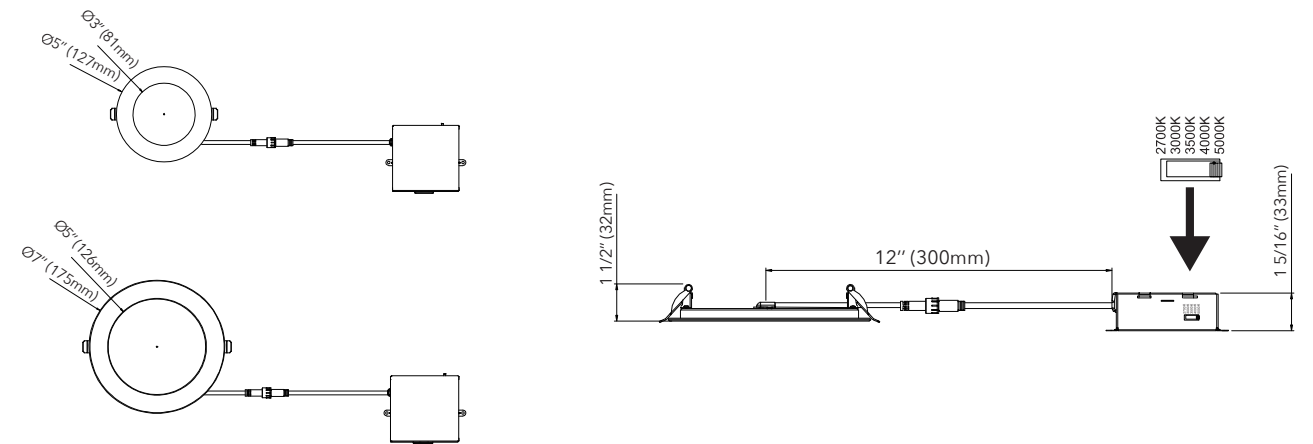

DIAGRAM

ACCESSORIES

DL-FR-TR-4-YY
TRIM RINGS
YY=
• BK (Black)
• BZ (Oil Rubbed Bronze)
• BN (Brushed Nickel)
• CP (Copper)

DL-FR-TR-6-YY
TRIM RINGS
YY=
• BK (Black)
• BZ (Oil Rubbed Bronze)
• BN (Brushed Nickel)
• CP (Copper)

DL-FR-BR-4
BEAUTY RINGS

DL-FR-BR-6
BEAUTY RINGS

DL-FR-CP-4
CONSTRUCTION PLATES

DL-FR-CP-6
CONSTRUCTION PLATES