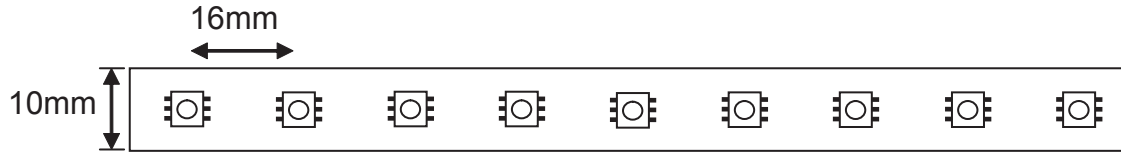

LED Type High Brightness 5060 SMD LEDs
 # of LEDs per foot (304mm) 18
 Viewing Angle 120°
 LED Life 50,000 hours to 70% initial lumen output
 Colour Temperature 4000K (+/- 200K)
 Lumen Output 300 Lumens per ft
 CRI 90+
 Custom Cuttable 1.3"
 Operating Voltage 24V DC
 Maximum Single Run 20' (6.08M)
 Power Consumption 4.3W / ft
 LED Spacing 16mm
 Approvals cETLus
 Adhesive 3M double side adhesive tape

Revisions:

4		
3		
2		
1		

Project:

Part number: LP-5060-60-24-4000K-H90

Scale: NTS

Product: HIGH POWER TAPE LIGHT 4.3W/FT INDOOR USE

Type:

Date: