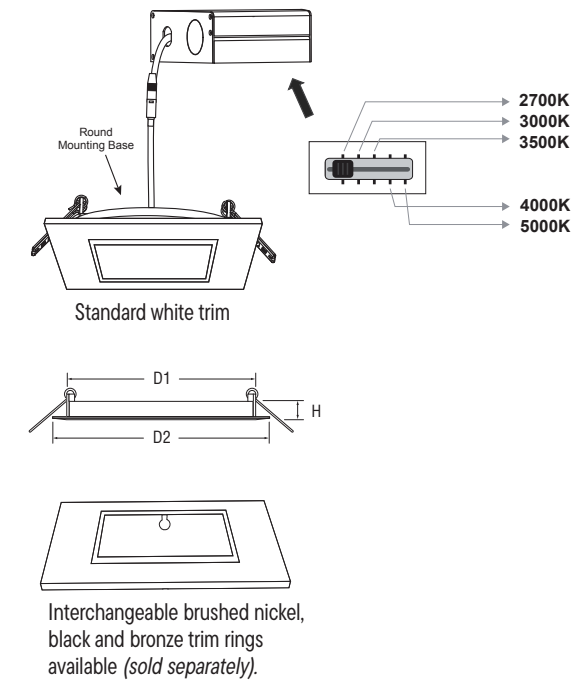

5CCT LED Thin Line Down Light (Square)

Designed with a sleek square shape, this down light offers versatility, affordability, and adjustable 5 color temperatures.

FEATURES

- TRIAC dimmable
- 120° beam spread
- Adjustable colour temperature
- Two spring loaded clips to attach to any ceiling material
- White finish (interchangeable: brushed nickel, black, bronze trim rings available - sold separately)
- Wet locations listed
- Temperature rating: -20°C to 45°C
- No IC can required, for direct contact with insulation and combustible materials
- Connects directly to 120V power supply
- Optional 347V Step-Down
- Transformer (non-dimmable)

APPLICATIONS

- Kitchens & pantries
- Laundry rooms
- Bathrooms
- Lobbies & hallways
- Banquet halls & elevators
- Retail lighting
- Offices & restaurants

SPECIFICATIONS		
Size	4 Inches	6 Inches
Product Code	DL-5CCT-4S-WH	DL-5CCT-6S-WH
Electrical	Input Voltage	120V AC
	Power Consumption	9W / 12W
Specs	Color Temperature	2700/3000/3500/4000/5000K
	Lumen Output	630 / 840
	Efficacy	70LM/W
	CRI	90
	Dimmable	Yes (TRIAC)
	Beam Angle	120°
LED	Type	Epistar
	Life Span	50,000 Hours
Design	Dimensions (Inches)	4.1 x 4.7 x .4" / 6.3 x 6.8 x .4"
	Dimensions (Millimeters)	103 x 120 x 11.3mm / 159 x 171.5 x 11.3mm
	Installation Hole Size	4.33" (110mm) / 6.30" (160mm)
	Finish	White
	Trim Finish	BK: Black, BZ: Bronze, BN: Brushed Nickel
	Operating Temperature	-20°C to 45°C
	Approved Location	Wet
	Mounting	Ceiling via spring loaded clips
Warranty	5 years	
Approvals	cETLus and Energy Star	

PRODUCT CODES

DL-5CCT-YY-WH

5CCT LED Thin-Line Down Lights
 SIZE (Square)
 4S: 4"
 6S: 6"

SQUARE TRIM RINGS (Sold Separately)
 LVLDL - 04S - TR - XX - L3
 LVLDL - 06S - TR - XX - L3

TRIM RING FINISH
 BK: Black, BZ: Bronze, BN - Brushed Nickel

DIAGRAM

ACCESSORIES

LVLDL-YY-TR-XX-L3
 Square Shaped Trim Rings For 5 CCT LED Thin Line Down Light (sold separately).

CONSTRUCTION PLATES