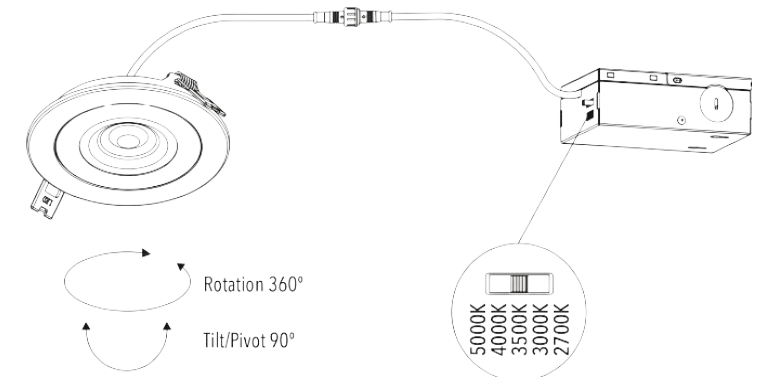

SPECIFICATIONS

Size	3 Inches	4 Inches	6 Inches
Product Code	GDL-3-8W-38-CCT-WH	GDL-4-14W-38-CCT-WH	GDL-6-18W-38-CCT-WH
Electrical	120V AC		
Input Voltage	120V AC		
Power Consumption	8W	14W	18W
Specs	2700/3000/3500/4000/5000K		
Color Temperature	2700/3000/3500/4000/5000K		
Luminous Flux	600-650LM	950-1000LM	1150-1200LM
CRI	90+		
Dimmable	Yes, TRIAC dimmable		
Beam Angle	38°		
Rotation	360°		
Tilting Angle	90°		
LED	High Brightness COB LED		
Type	High Brightness COB LED		
Life Span	30,000 Hours		
Design	White		
Dimensions (Inches)	1.3 x 3.35"	1.42 x 4.41"	2.09 x 6.02"
Dimensions (Millimeters)	33 x 85mm	36 x 112mm	53 x 153mm
Installation Hole Size	3 3/8" (85mm)	4 7/16" (112mm)	6" (153mm)
Finish	White		
Operating Temperature	N/A		
Approved Location	Indoor/Outdoor		
Mounting	N/A		
Warranty	5 years		
Approvals	cETLus and Energy Star		

PRODUCT CODES

GDL - X - YY - 38 - CCT - WH

Gimbal Down Light	SIZE	Wattage	LED Colour
	3: 3"	8W (3")	2700K
	4: 4"	14W (4")	3000K
	6: 6"	18W (6")	3500K
			4000K
			5000K

DIAGRAM

DIMENSIONS

CONSTRUCTION PLATES