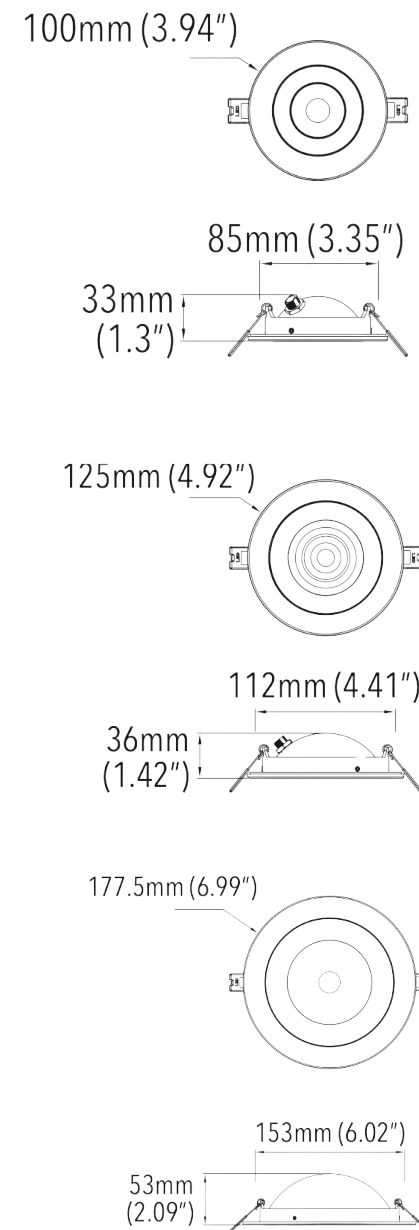

- 120V AC input voltage
- TRIAC dimmable
- Low power consumption: 8/ 14/18W
- Available in 3", 4" and 6"
- Luminous flux: 600-650LM/ 950-1000LM/ 1150-1200LM
- CCT adjustable: 2700/ 3000/ 3500/4000/ 5000K
- 30,000 hour life
- 360° rotation
- Beam angle: 38°
- Tilting angle: 90°
- 90CRI
- cETLus, Energy Star certified
- 5 years limited warranty
- Airtight

SPECIFICATIONS

Size	3 Inches	4 Inches	6 Inches
Product Code	GDL-3-8W-38-CCT-WH	GDL-4-14W-38-CCT-WH	GDL-6-18W-38-CCT-WH
Electrical	120V AC		
Input Voltage	120V AC		
Power Consumption	8W	14W	18W
Specs	2700/3000/3500/4000/5000K		
Color Temperature	2700/3000/3500/4000/5000K		
Luminous Flux	600-650LM	950-1000LM	1150-1200LM
CRI	90+		
Dimmable	Yes, TRIAC dimmable		
Beam Angle	38°		
Rotation	360°		
Tilting Angle	90°		
LED	High Brightness COB LED		
Type	High Brightness COB LED		
Life Span	30,000 Hours		
Design	White		
Dimensions (Inches)	1.3 x 3.35"	1.42 x 4.41"	2.09 x 6.02"
Dimensions (Millimeters)	33 x 85mm	36 x 112mm	53 x 153mm
Installation Hole Size	3 3/8" (85mm)	4 7/16" (112mm)	6" (153mm)
Finish	White		
Operating Temperature	N/A		
Approved Location	Indoor/Outdoor		
Mounting	N/A		
Warranty	5 years		
Approvals	cETLus and Energy Star		

PRODUCT CODES

GDL - X - YY - 38 - CCT - WH

Gimbal Down Light	SIZE	Wattage	LED Colour
	3: 3"	8W (3")	2700K
	4: 4"	14W (4")	3000K
	6: 6"	18W (6")	3500K
			4000K
			5000K

DIAGRAM

DIMENSIONS

CONSTRUCTION PLATES