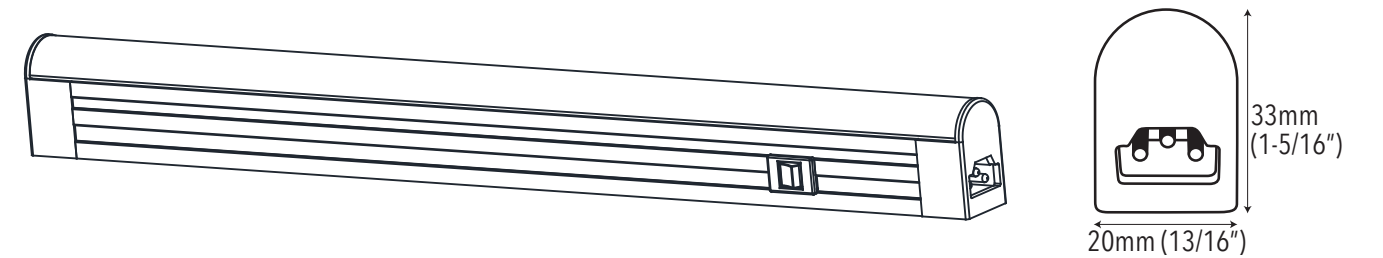

PRODUCT CODES

LEDLB - 5CCT - XX

SIZE

10, 12, 18, 24, 36, 48

ACCESSORIES

LEDLB-J-12
12" Jumper Cable

LTSPRO-PC-72
72" power cord and plug

LTSPRO-JB
Hardwire junction box With ON/OFF switch

LEDLB-J-18
18" Jumper Cable

LTSPRO-HW-72
72" power cord for hardwire

LEDLB-J-24
24" Jumper Cable

LEDLB-J-32
32" Jumper Cable