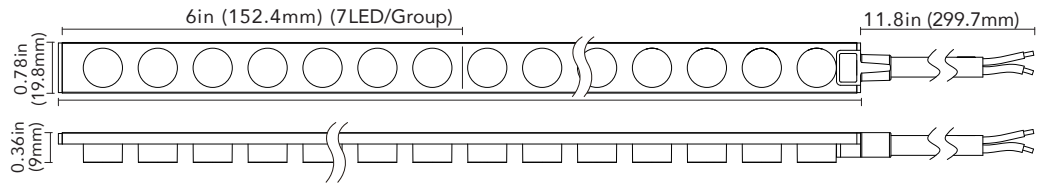

The LED Wall Washer is the ideal solution for architectural, signage, and landscape lighting applications.

Features

- Safe 24V DC operation
- Low power consumption: 5.8W/FT
- Suitable for indoor and outdoor use
- Beam angle: 30°
- Available in 2700K, 3000K, 4000K colour temperatures
- Dimmable with dimmable drivers
- Field cuttable every 6". Custom cuts available.
- Long life 30, 000 hours
- cULus certified for wet locations
- 3 year limited warranty

Specifications

Colour Temperature	2700K, 3000K, 4000K
Input Voltage	24V DC
Power Consumption (W)	5.8W/FT
Luminous Flux	580LM/FT(2700K), 610LM/FT(3000K), 640LM/FT(4000K)
Efficacy	100LM/W (2700K), 105LM/W (3000K), 110LM/W(4000K)
LEDs	SMD2835
CRI	90+
Max Run	16 FT
Life Span (hours)	30,000
Beam Angle	30°
Approvals	cULus for wet locations

Ordering Codes:

ES-LS2835-27K-42-24-30

ES-LS2835-30K-42-24-30

ES-LS2835-40K-42-24-30

NOTE:

The product is sold in 33FT rolls, but the maximum single run is 16FT. Custom lengths available.

Project		Type	
Date		Contact	
Notes			