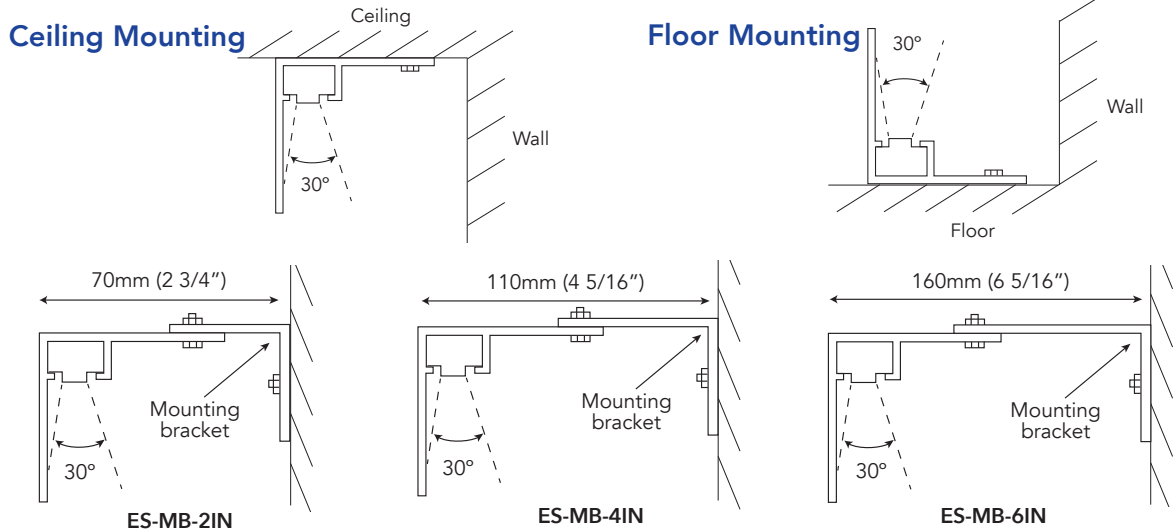

Ordering Codes:

ES-LS2835-27K-42-24-30

ES-LS2835-30K-42-24-30

ES-LS2835-40K-42-24-30

NOTE:

The product is sold in 33FT rolls, but the maximum single run is 16FT. Custom lengths available.

Project		Type	
Date		Contact	
Notes			

Mounting Clips Installation

Installation with "L" type extrusion to reduce glare

Accessories:

ES-PFC-6FT
6FT Power Feed Connector

ES-JC-6IN
6IN Jumper Cable

ES-JC-12IN
12IN Jumper Cable

ES-JC-3FT
3FT Jumper Cable