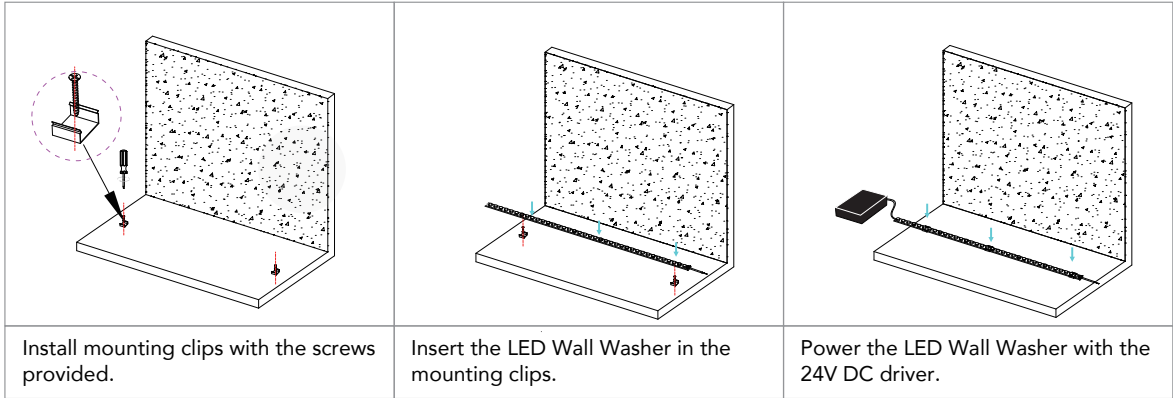

Ordering Codes:

ES-LS2835-27K-42-24-30

ES-LS2835-30K-42-24-30

ES-LS2835-40K-42-24-30

NOTE:

The product is sold in 33FT rolls, but the maximum single run is 16FT. Custom lengths available.

Project		Type	
Date		Contact	
Notes			

Mounting Clips Installation

Installation with "L" type extrusion to reduce glare

Accessories:

ES-PFC-6FT
6FT Power Feed Connector

ES-JC-6IN
6IN Jumper Cable

ES-JC-12IN
12IN Jumper Cable

ES-JC-3FT
3FT Jumper Cable