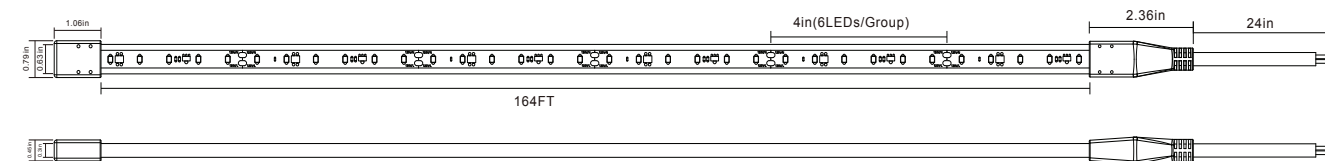

120V AC eStrip

An ideal solution for accent lighting in residential, commercial and retail applications, the 120V AC LED eStrip can be easily installed without the need of any additional driver, in indoor and outdoor applications.

FEATURES

- 120V AC input voltage
- High light efficiency, high PF and high lumens
- Constant current design, overvoltage protection
- Drop current when over temperature to protect product (Max. ambient working temperature: 55°C, light up for no more than 6 hours)
- Dimmable: TRIAC
- Do not need transformer box to change AC to DC, connect with line voltage directly
- Ambient Working Temperature: -20 ~ 42°C (-4 ~ 107°F)
- IP65 PVC extrusion process
- Min.section 4 inch; Max.run 164FT
- With bared power cords on one side, it's more convenient for connecting
- ETL certified
- 5 years warranty indoor use; 3 years warranty outdoor use

APPLICATIONS

- Building outlines
- Signage
- Decks
- Architectural features

SPECIFICATIONS				
Product Code	ES-120V-27K-164FT	ES-120V-30K-164FT	ES-120V-40K-164FT	
Electrical	Input Voltage	120V AC		
	Power Consumption	4W/Ft		
Specs	Color Temperature	2700K	3000K	4000K
	Lumen Output	280LM/Ft	300LM/Ft	340LM/Ft
	CRI	90+		
	Dimmable	Yes		
LED	Type	SMD2835		
	Life Span	30,000 Hours		
	Spacing	N/A		
	# per foot (304mm)	18 LEDs		
Design	Dimensions (Inches)	.79" W		
	Dimensions (Millimeters)	20mm W		
	Max Single Run Length	50M (164Ft)		
	Custom Cuttable	Cutttable every 10CM (3 15/16")		
	Approved Location	Indoor/Outdoor		
Warranty	5 years warranty indoor use; 3 years warranty outdoor use			
Approvals	cETLus			

ES-120V-EC
End cap (Indoor & Outdoor)

ES-120V-EXT
4ft Aluminum extrusion

ES-120V-MC
Mounting clips (Bag of 10)

ES-120V-PC
8ft Power cord

ES-120V-PC-PL
5ft Power cord with plug

ES-120V-JC-1FT
Jumper, 1ft

ES-120V-JC-3FT
Jumper, 3ft