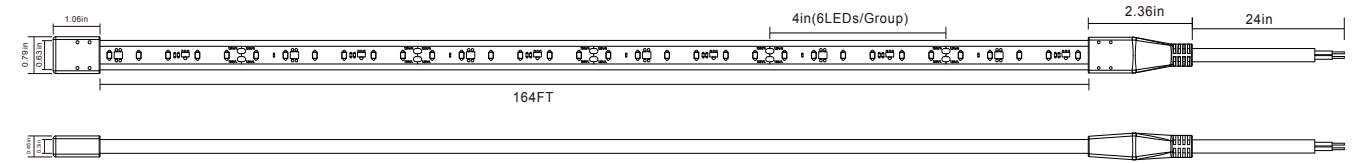

FEATURES

- Field cuttable; 120V AC input voltage
- High light efficiency, high PF and high lumens
- Constant current design, overvoltage protection
- Drop current when over temperature to protect product (Max. ambient working temperature: 55°C, light up for no more than 6 hours)
- Dimmable: TRIAC
- No need of a transformer box to change AC to DC; connect with line voltage directly

- Ambient Working Temperature: -20 ~ 42°C (-4 ~ 107°F)
- IP65 PVC extrusion process
- Min.section 4 inch; Max.run 164FT
- With bared power cords on one side, it's more convenient for connecting
- ETL certified
- 5 years warranty indoor use; 3 years warranty outdoor use

APPLICATIONS

- Building outlines
- Signage
- Decks
- Architectural features

SPECIFICATIONS				
Product Code	ES-120V-27K-164FT	ES-120V-30K-164FT	ES-120V-40K-164FT	
Electrical	Input Voltage	120V AC		
	Power Consumption	4W/Ft		
Specs	Colour Temperature	2700K	3000K	4000K
	Lumen Output	280LM/Ft	300LM/Ft	340LM/Ft
	CRI	90+		
	Dimmable	Yes, with TRIAC dimmers		
LED	Type	SMD2835		
	Life Span	30,000 Hours		
	Spacing	N/A		
	# per foot (304mm)	18 LEDs		
Design	Dimensions (Inches)	.79" W		
	Dimensions (Millimeters)	20mm W		
	Max Single Run Length	50M (164Ft)		
	Custom Cuttable	Cuttable every 10CM (4 Inches approx.)		
	Approved Location	Indoor/Outdoor		
Warranty	5 years warranty indoor use; 3 years warranty outdoor use			
Approvals	cETLus			

PRODUCT CODES

XX: Length in feet; YY: Colour temperature

164 Ft spools
ES - 120V - YY - 164FT

Custom cuts
ES - 120V - YY - XX

LED COLOUR
2700K
3000K
4000K

LED COLOUR
2700K
3000K
4000K

ACCESSORIES

ES-120V-EC
End cap (Indoor & Outdoor)