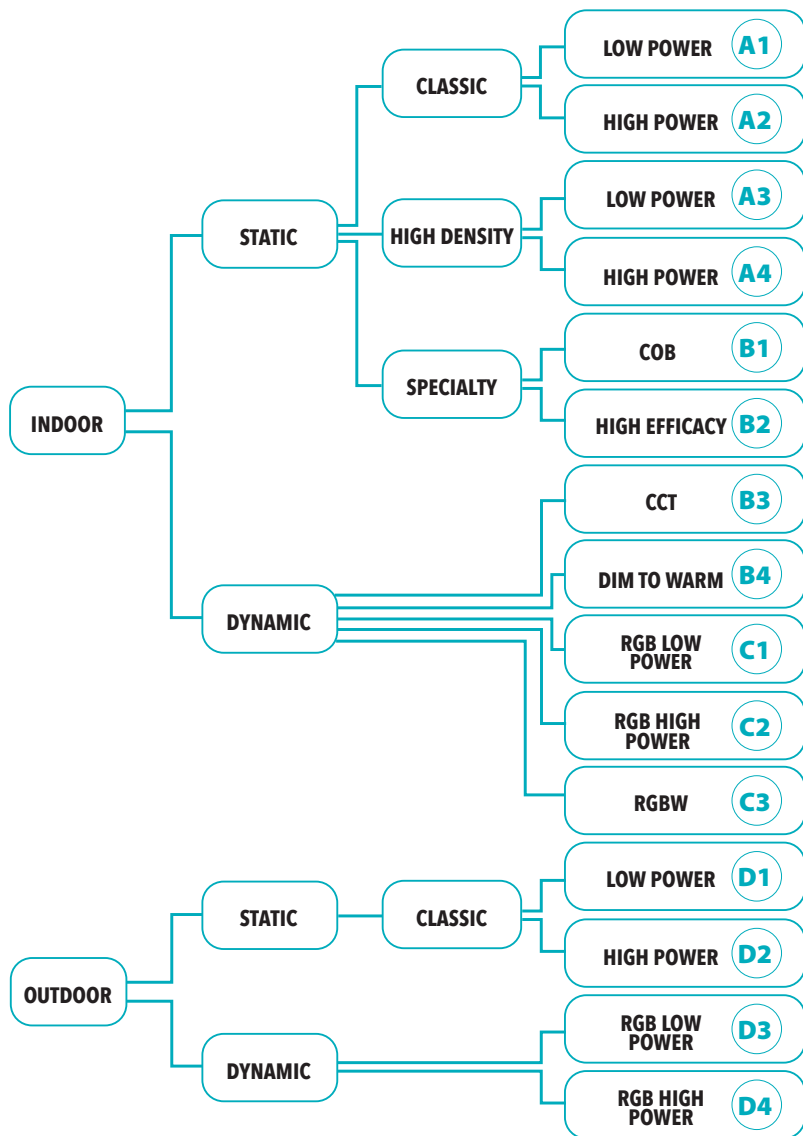

LED Strip Series INDOOR and OUTDOOR

APPLICATION:

- A1**
 - Under Cabinet
 - Cove (Low to Mid Ambient Light)
- A2**
 - Cove (High Ambient Light)
 - Dark Surfaces (Higher Lumen)
 - Under Cabinet
- A3 A4**
 - High CRI: 90+
 - Wall Grazing
 - Displays
- B1 B2 B3 B4**
 - Displays
 - Retail
 - Shelves
 - Under Cabinet
 - Displays / Accent
 - Back Lighting
 - Cove (High Ambient Light)
- C1 C2 C3**
 - Architectural
 - Entertainment
 - Retail
- D1 D2 D3 D4**
 - Architectural
 - Building Outlines
 - Signage

C3

LT-11S-RF

A
B
C
D
1
CLASSIC LOW POWER
LP-5060-30-24-YY-H90 for white colour temperatures
LP-5060-30-24-YY for R, A, G, B

- POWER: 2.2W/ft
- CUTTABLE: 2.6"/6.5"
- MAX. RUN: 40'
- CRI: >90 for white colour temperatures
- LUMEN: 150 LM/FT; 72 LPW
- COLOUR: 2700K, 3000K, 3500K, 4000K, 6500K, R, A, G, B

2
CLASSIC HIGH POWER
LP-5060-60-24-YY-H90 for white colour temperatures
LP-5060-60-24-YY for R, A, G, B

- POWER: 4.3W/ft
- CUTTABLE: 4"/1.3"
- MAX. RUN: 20'
- CRI: >90 for white colour temperatures
- LUMEN: 300 LM/FT; 70 LPW
- COLOUR: 2700K, 3000K, 3500K, 4000K, 6500K, R, A, G, B

4
HIGH DENSITY HIGH POWER
LP-3528-240-24-YY-H90

- POWER: 5.8W/ft
- CUTTABLE: 1"
- MAX. RUN: 16'
- CRI: >90
- LUMEN: 468 LM/FT; 80 LPW
- COLOUR: 3000K, 4000K, 6500K

DIM TO WARM
LP-2835-DIM-WW-H90

- POWER: 5.5W/FT
- CUTTABLE: 2"
- MAX. RUN: 16'
- CRI: >90
- LUMEN: 437 LM/FT
- COLOUR RANGE: 1800K - 3000K