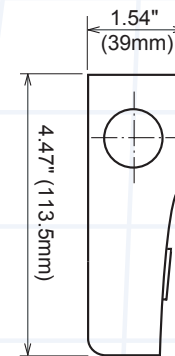

Certification

cETLus listed.

Warranty

Limited warranty: This fixture is free from defects in materials and workmanship for a period of 5 years from date of purchase.

Specifications

	Gen 2 LTS
Product Code	LTS-II-Y-HW/XX Y=Length (1=9.5"; 2=17.5"; 3=26"; 4=34.5"; 5=43") XX=Finish (WH=White, BK=Black, BZ=Bronze, AL=Aluminum)
Voltage	120V AC
Power Consumption (W)	9.5"=5W, 17.5"=10W, 26"=15W, 34.5"=20W, 43"=25W
Colour Temperature	3000K/4000K/5000K
Lumen Output	9.5"=310LM 17.5"=650LM 26"=1000LM 34.5"=1300LM 43"=1500LM
LED Life	50,000 hours
Lens	Frosted Glass
Finish	BK - Black BZ - Bronze AL - Aluminum WH - White
Dimming	Dimmable with most ELV dimmers. Continuous dimming with a 5%–100% dimming range.
CRI	90+
Approvals	cETLus