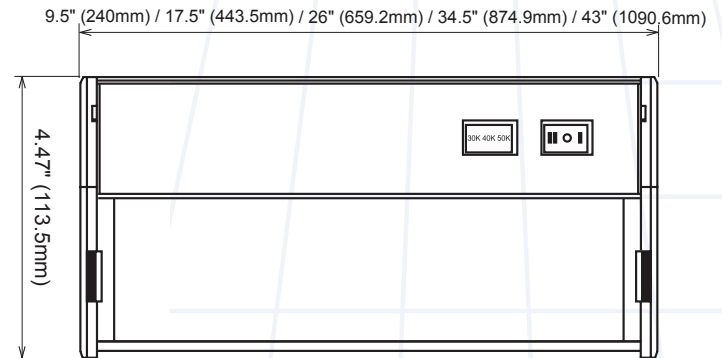

Certification

cETLus listed.

Warranty

Limited warranty: This fixture is free from defects in materials and workmanship for a period of 5 years from date of purchase.

Specifications

	Gen 2 LTS
Product Code	LTS-II-Y-HW/XX Y=Length (1=9.5"; 2=17.5"; 3=26"; 4=34.5"; 5=43") XX=Finish (WH=White, BK=Black, BZ=Bronze, AL=Aluminum)
Voltage	120V AC
Power Consumption (W)	9.5"=5W, 17.5"=10W, 26"=15W, 34.5"=20W, 43"=25W
Colour Temperature	3000K/4000K/5000K
Lumen Output	9.5"=310LM 17.5"=650LM 26"=1000LM 34.5"=1300LM 43"=1500LM
LED Life	50,000 hours
Lens	Frosted Glass
Finish	BK - Black BZ - Bronze AL - Aluminum WH - White
Dimming	Dimmable with most ELV dimmers. Continuous dimming with a 5%–100% dimming range.
CRI	90+
Approvals	cETLus