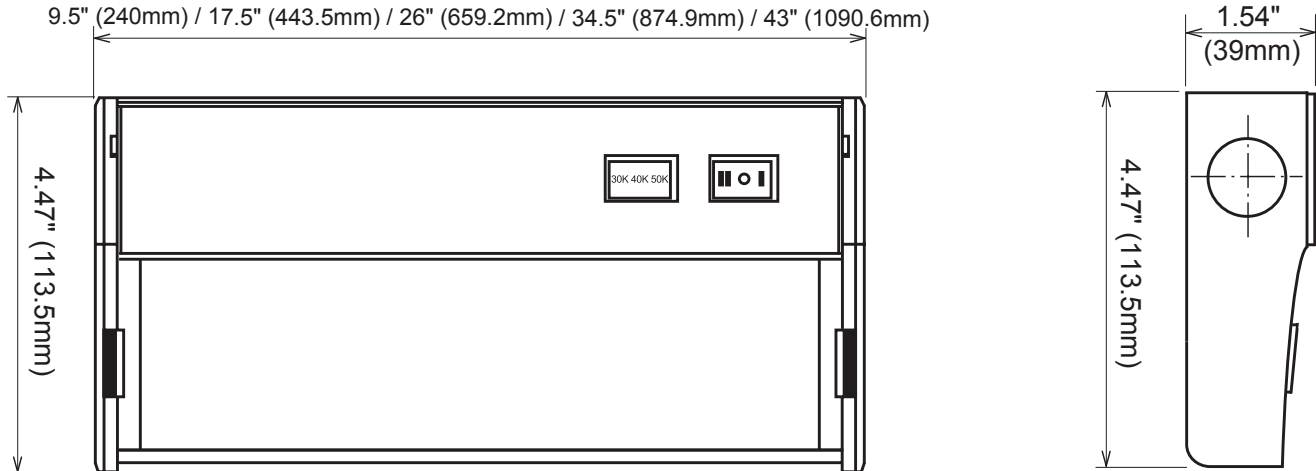

All the convenience of traditional task light, with the benefits of CCT adjustable LED technology.

Features

- 3 position switch for colour temperature adjustment (3000K/4000K/5000K)
- Dimmable with most ELV dimmers. Continuous dimming with a 5%–100% dimming range.
- Captive mounting screws
- Easy installation
- High Low switch
- 5 year limited warranty
- Available in white, black, bronze and aluminum finish

Specifications

Voltage	120V AC
Power Consumption	9.5"=5W, 17.5"=10W, 26"=15W, 34.5"=20W, 43"=25W
LED Life	50,000 hours
Colour Temperature	3000K/4000K/5000K
Lumen Output	9.5"=310LM 17.5"=650LM 26"=1000LM 34.5"=1300LM 43"=1500LM
CRI	90+
Lens	Frosted Glass
Dimming	Dimmable with most ELV dimmers. Continuous dimming with a 5%–100% dimming range.
Finish Colour	BK - Black BZ - Bronze AL - Aluminum WH - White
Approval	cETLus, Energy Star

Ordering Code:

Length Finish
 LTS-II- -HW/
 1=9.5" BK=Black
 2=17.5" BZ=Bronze
 3=26" AL=Aluminum
 4=34.5" WH=White
 5=43"

Project		Type	
Date		Contact	
Notes			