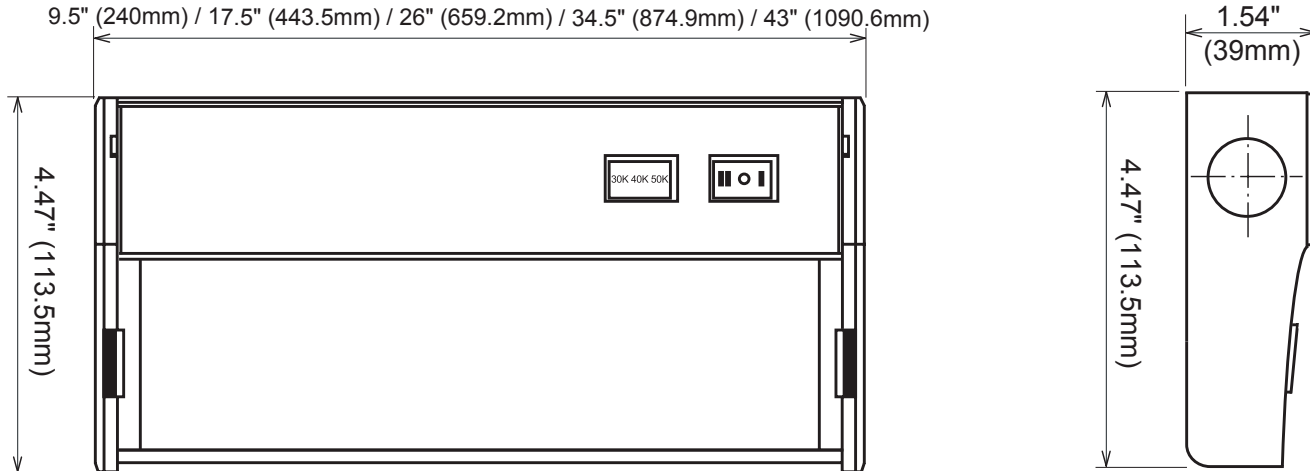

All the convenience of traditional task light, with the benefits of CCT adjustable LED technology.

Features

- 3 position switch for colour temperature adjustment (3000K/4000K/5000K)
- Dimmable with most ELV dimmers. Continuous dimming with a 5%–100% dimming range.
- Captive mounting screws
- Easy installation
- High Low switch
- 5 year limited warranty
- Available in white, black, bronze and aluminum finish

Specifications

Voltage	120V AC
Power Consumption	9.5"=5W, 17.5"=10W, 26"=15W, 34.5"=20W, 43"=25W
LED Life	50,000 hours
Colour Temperature	3000K/4000K/5000K
Lumen Output	9.5"=310LM 17.5"=650LM 26"=1000LM 34.5"=1300LM 43"=1500LM
CRI	90+
Lens	Frosted Glass
Dimming	Dimmable with most ELV dimmers. Continuous dimming with a 5%–100% dimming range.
Finish Colour	BK - Black BZ - Bronze AL - Aluminum WH - White
Approval	cETLus

Ordering Code:

Length Finish
 LTS-II- -HW/
 1=9.5" BK=Black
 2=17.5" BZ=Bronze
 3=26" AL=Aluminum
 4=34.5" WH=White
 5=43"

Project		Type	
Date		Contact	
Notes			