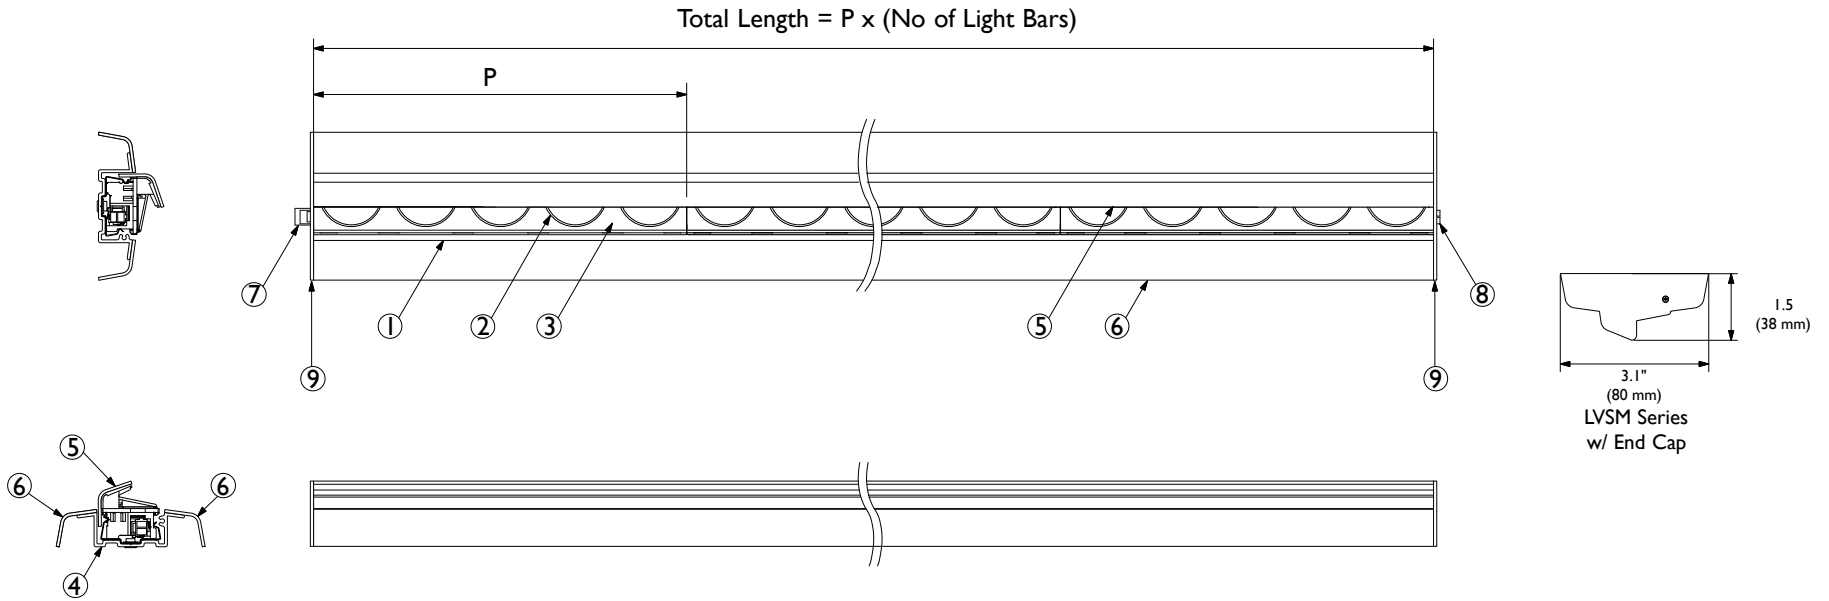

# Light Veil Series / Surface Mounted

Catalog #	P (Light Bar)	Max. Length
LVSM-(2700, 3000, 4000)-XX	8" / 200 mm	17.75' / 4.8 M (24 Light Bars)

XX = Number of Light Bars

Light Veil Specifications			
Input Voltage 24 VDC			
Current 167mA Per Light Bar			
Power: 4.0 W Per Light Bar			
Code	Color	Output	
2700	2700K	42.5 Lm Per Watt	255 Lm Per Ft.
3000	3000K	44.0 Lm Per Watt	263 Lm Per Ft.
4000	4000K	47.5 Lm Per Watt	285 Lm Per Ft.

## TOKISTAR LIGHTING INC.

1015 E. DISCOVERY LANE  
ANAHEIM, CA 92801  
TEL: 714 772 7005 FAX: 714 772 7014  
email: info@tokistar.com Website: tokistar.com

Light Veil LVSM Series Submittal	No.	Part	Material
Catalog#: LVSM-(LED Code)-XX	1	Light Bar	Rigid Polycarbonate
Date: January 1, 2018	2	LED	Solid-State LED
Drawn By: R. Cordova	3	Clear Cover	Rigid Polycarbonate
Scale: 1:4	4	Extrusion	Powder Coated Aluminum
Weight: 1.25 lb. / Ft (1.9 Kg / M)	5	Baffle	Powder Coated Aluminum
	6	Flange	Powder Coated Aluminum
	7	Male Connector	Nylon
	8	Female Connector	Nylon
	9	End Cap	Powder Coated Aluminum