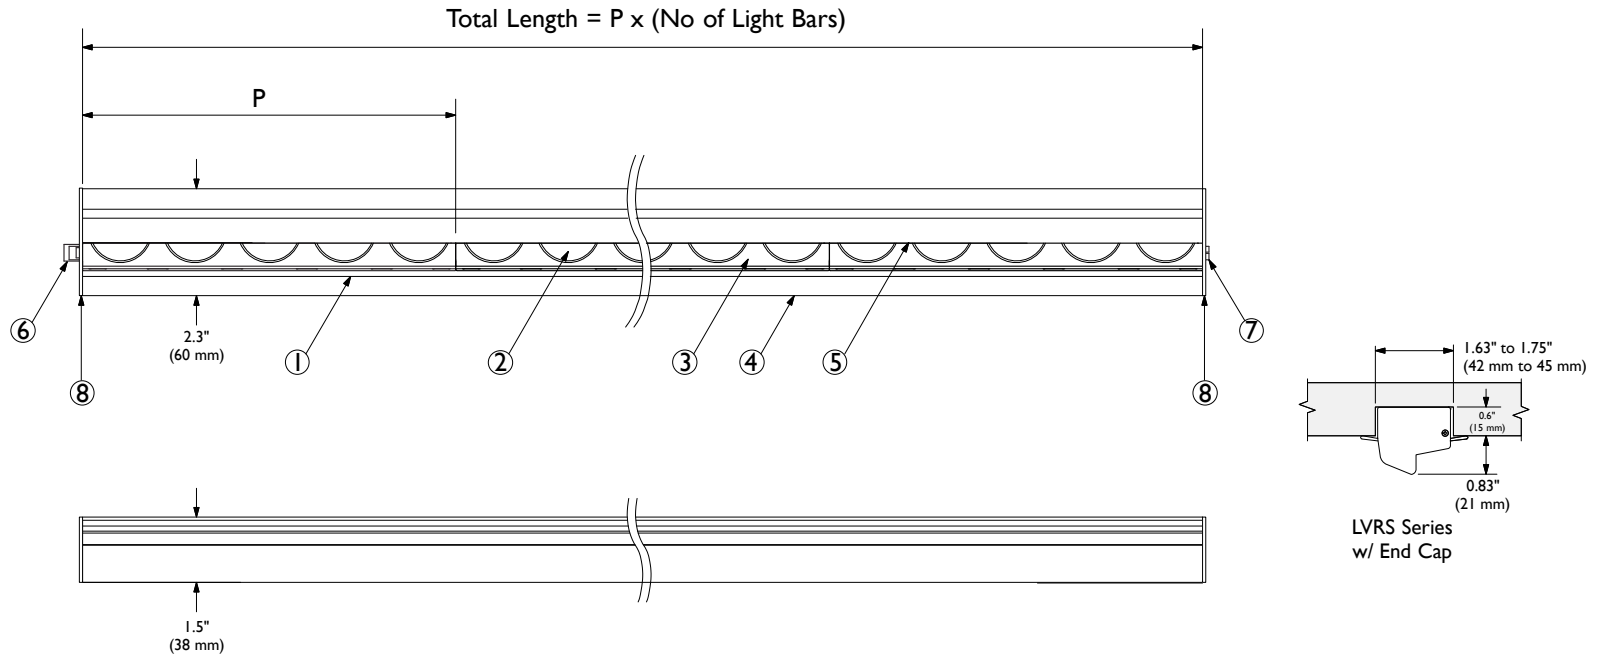

# Light Veil / Recessed in Surface

Catalog #	P (Light Bar)	Max. Length
LVRS-(2700, 3000, 4000)-XX	8" / 200 mm	17.75' / 4.8 M (24 Light Bars)

XX = Number of Light Bars

Light Veil Specifications			
Input Voltage 24 DC			
Current 167mA Per Light Bar			
Power: 4.0 W Per Light Bar			
Code	Color	Output	
2700	2700K	42.5 Lm Per Watt	255 Lm Per Ft.
3000	3000K	44.0 Lm Per Watt	263 Lm Per Ft.
4000	4000K	47.5 Lm Per Watt	285 Lm Per Ft.

## TOKISTAR LIGHTING INC.

1015 E. DISCOVERY LANE  
 ANAHEIM, CA 92801  
 TEL: 714 772 7005 FAX: 714 772 7014  
 email: info@tokistar.com Website: tokistar.com

Light Veil LVRS Series Submittal	No.	Part	Material
Catalog#: LVRS-(LED Code)-XX	1	Light Bar	Rigid Polycarbonate
Date: January 1, 2018	2	LED	Solid-State LED
Drawn By: R. Cordova	3	Clear Cover	Rigid Polycarbonate
Scale: 1:4	4	Extrusion	Powder Coated Aluminum
Weight: 1 lb. / Ft. (1.5 Kg / M)	5	Baffle	Powder Coated Aluminum
	6	Male Connector	Nylon
	7	Female Connector	Nylon
	8	End Cap	Powder Coated Aluminum