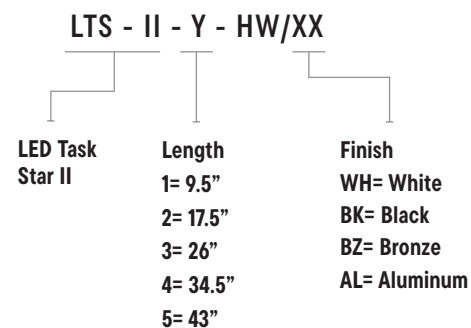

PRODUCT CODES

DIAGRAM