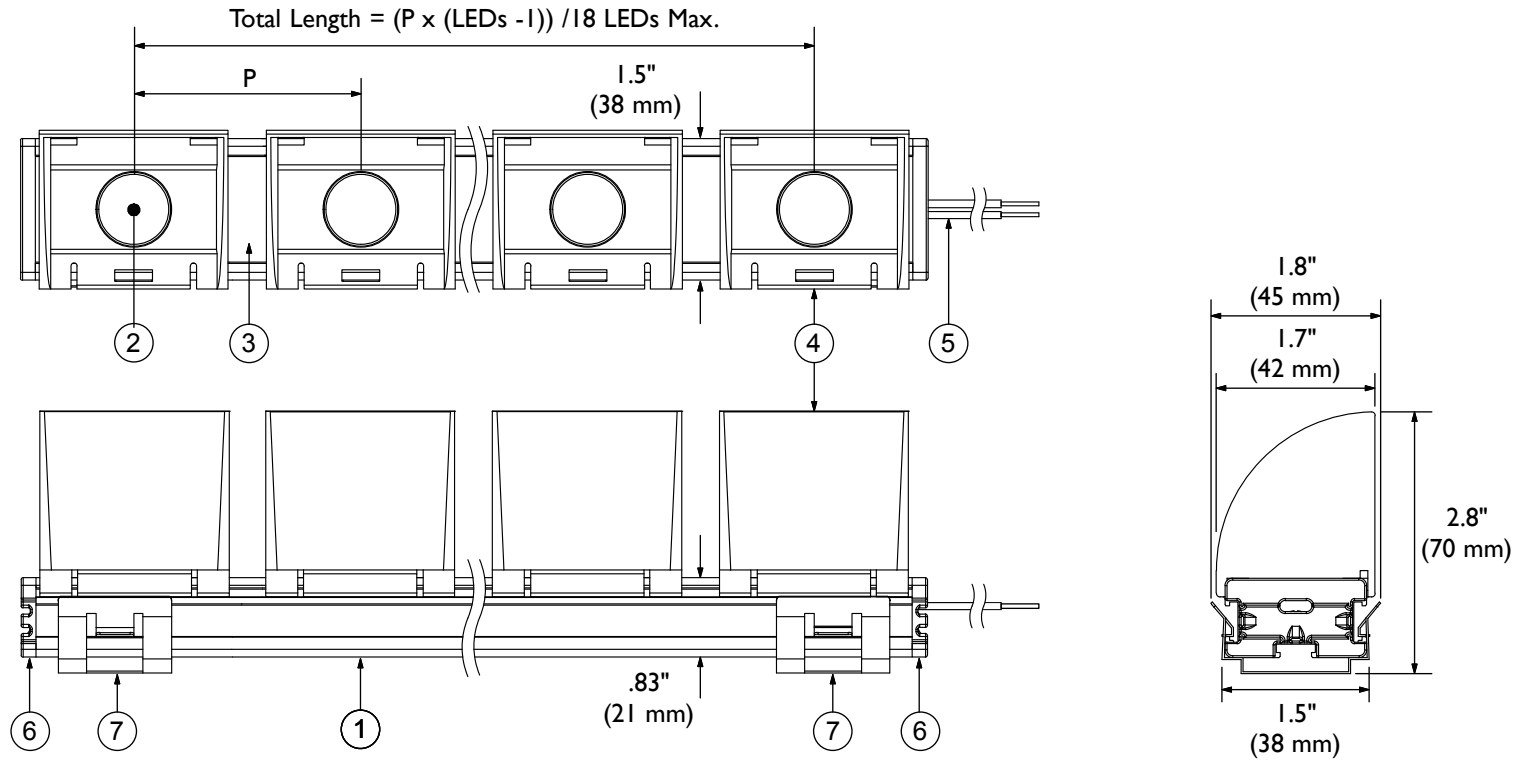

# GRHB with Fixed Bracket and Vertical Louver

Catalog#	P (INCH)	Max. Length
GRHB-60-(2700, 3000, 4000)-(8D, 15D, SP)-FB-VL	2.4 ± .12	42.5"
GRHB-75-(2700, 3000, 4000)-(8D, 15D, SP)-FB-VL	3 ± .12	53"
GRHB-100-(2700, 3000, 4000)-(8D, 15D, SP)-FB-VL	4 ± .12	71"

Lens Code  
 8D = 8°  
 15D = 15°  
 SP = Spread Lens

GRHB Series Specifications	
Current: 700mA	
Power: 2.1 W Per LED	
CRI Value: 85	
Color	Output
2700K	150 Lm Per LED
3000K	160 Lm Per LED
4000K	180 Lm Per LED