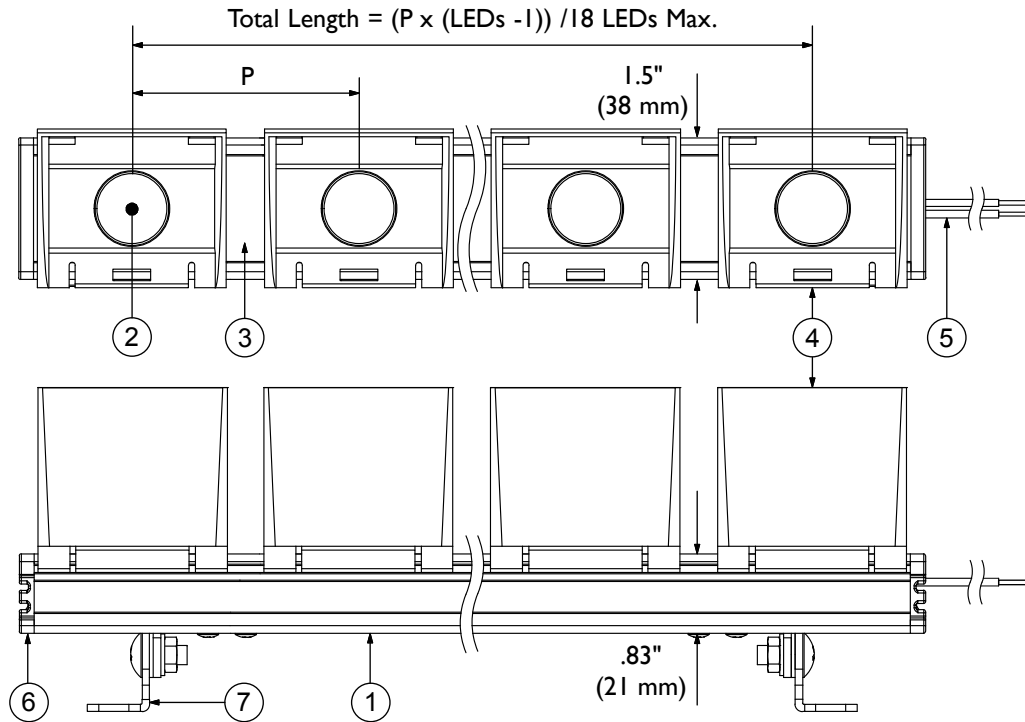

# GRHB with Adjustable Bracket and Vertical Louver

Catalog#	P (INCH)	Max. Length
GRHB-60-(2700, 3000, 4000)-(8D, 15D, SP)-AB-VL	2.4 ± .12	42.5"
GRHB-75-(2700, 3000, 4000)-(8D, 15D, SP)-AB-VL	3 ± .12	53"
GRHB-100-(2700, 3000, 4000)-(8D, 15D, SP)-AB-VL	4 ± .12	71"

Lens Code  
 8D = 8°  
 15D = 15°  
 SP = Spread Lens

GRHB Series Specifications	
Current: 700mA	
Power: 2.1 W Per LED	
CRI Value: 85	
Color	Output
2700K	150 Lm Per LED
3000K	160 Lm Per LED
4000K	180 Lm Per LED

## TOKISTAR LIGHTING INC.

1015 E. DISCOVERY LANE  
 ANAHEIM, CA 92801  
 TEL: 714 772 7005 FAX: 714 772 7014  
 email: info@tokistar.com Website: tokistar.com

GRHB with Adjustable Bracket Submittal	No.	Part	Material
Catalog#: GRHB-_(2700, 3000, 4000)-(Lens Code)-AB-VL	1	Extrusion	Black Anodized Aluminum
Date: December 1, 2018	2	LED	Solid State LED
Drawn By: R. Cordova	3	Cover Plate	Black Anodized Aluminum
Scale: 1:2	4	Vertical Louver	Polycarbonate
	5	Lead Wires	#18 AWG x 2
	6	End Cap	Polycarbonate
	7	Adjustable Bracket	Stainless Steel