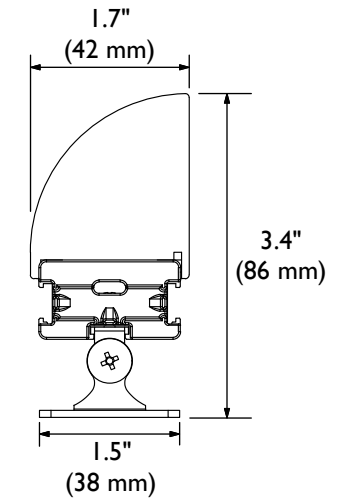

# GRHB with Adjustable Bracket and Vertical Louver

Catalog#	P (INCH)	Max. Length
GRHB-60-(2700, 3000, 4000)-(8D, 15D, SP)-AB-VL	2.4 ± .12	42.5"
GRHB-75-(2700, 3000, 4000)-(8D, 15D, SP)-AB-VL	3 ± .12	53"
GRHB-100-(2700, 3000, 4000)-(8D, 15D, SP)-AB-VL	4 ± .12	71"

Lens Code  
 8D = 8°  
 15D = 15°  
 SP = Spread Lens

GRHB Series Specifications	
Current: 700mA	
Power: 2.1 W Per LED	
CRI Value: 85	
Color	Output
2700K	150 Lm Per LED
3000K	160 Lm Per LED
4000K	180 Lm Per LED

## TOKISTAR LIGHTING INC.

1015 E. DISCOVERY LANE  
 ANAHEIM, CA 92801  
 TEL: 714 772 7005 FAX: 714 772 7014  
 email: info@tokistar.com Website: tokistar.com

GRHB with Adjustable Bracket Submittal	No.	Part	Material
Catalog#: GRHB-_(2700, 3000, 4000)-(Lens Code)-AB-VL	1	Extrusion	Black Anodized Aluminum
Date: December 1, 2018	2	LED	Solid State LED
Drawn By: R. Cordova	3	Cover Plate	Black Anodized Aluminum
Scale: 1:2	4	Vertical Louver	Polycarbonate
	5	Lead Wires	#18 AWG x 2
	6	End Cap	Polycarbonate
	7	Adjustable Bracket	Stainless Steel