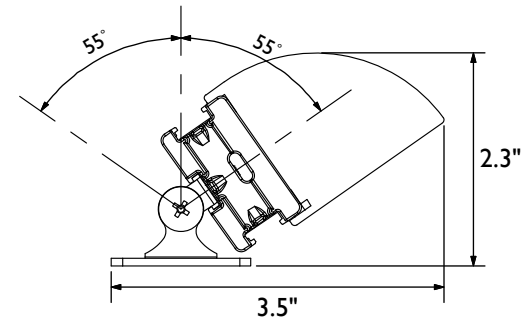

# GRHB with Adjustable Bracket and Vertical Louver

Catalog#	P (INCH)	Max. Length
GRHB-60-(2700, 3000, 4000)-(8D, 15D, SP)-AB-VL	2.4 ± .12	42.5"
GRHB-75-(2700, 3000, 4000)-(8D, 15D, SP)-AB-VL	3 ± .12	53"
GRHB-100-(2700, 3000, 4000)-(8D, 15D, SP)-AB-VL	4 ± .12	71"

Lens Code  
 8D = 8°  
 15D = 15°  
 SP = Spread Lens

GRHB Series Specifications	
Current: 700mA	
Power: 2.1 W Per LED	
CRI Value: 85	
Color	Output
2700K	150 Lm Per LED
3000K	160 Lm Per LED
4000K	180 Lm Per LED