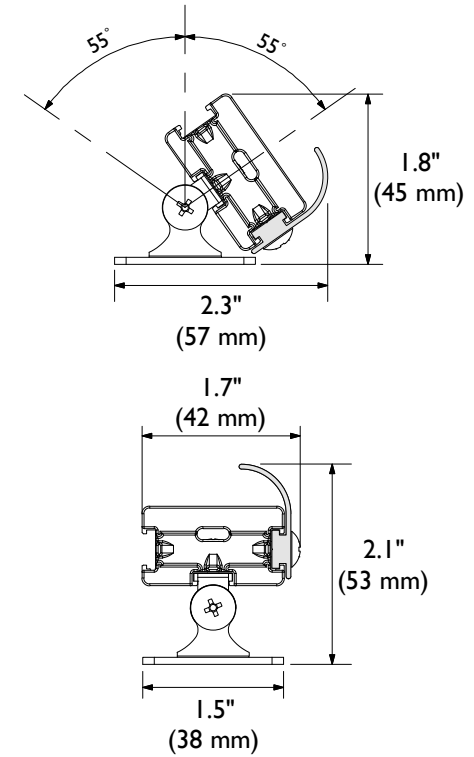

GRHB with Adjustable Bracket and Glare Guard

Catalog#	P (INCH)	Max. Length
GRHB-60-(2700, 3000, 4000)-(8D, 15D, SP)-AB-GG	2.4 ± .12	42.5"
GRHB-75-(2700, 3000, 4000)-(8D, 15D, SP)-AB-GG	3 ± .12	53"
GRHB-100-(2700, 3000, 4000)-(8D, 15D, SP)-AB-GG	4 ± .12	71"

Lens Code
 8D = 8°
 15D = 15°
 SP = Spread Lens

GRHB Series Specifications	
Current: 700mA	
Power: 2.1 W Per LED	
CRI Value: 85	
Color	Output
2700K	150 Lm Per LED
3000K	160 Lm Per LED
4000K	180 Lm Per LED

TOKISTAR LIGHTING INC.

1015 E. DISCOVERY LANE
 ANAHEIM, CA 92801
 TEL: 714 772 7005 FAX: 714 772 7014
 email: info@tokistar.com Website: tokistar.com

GRHB with Adjustable Bracket Submittal	No.	Part	Material
Catalog#: GRHB-_(2700, 3000, 4000)-(Lens Code)-AB-GG	1	Extrusion	Black Anodized Aluminum
Date: December 1, 2018	2	LED	Solid State LED
Drawn By: R. Cordova	3	Cover Plate	Black Anodized Aluminum
Scale: 1:2	4	Glare Guard	Black Anodized Aluminum
	5	Lead Wires	#18 AWG x 2
	6	End Cap	Polycarbonate
	7	Adjustable Bracket	Stainless Steel