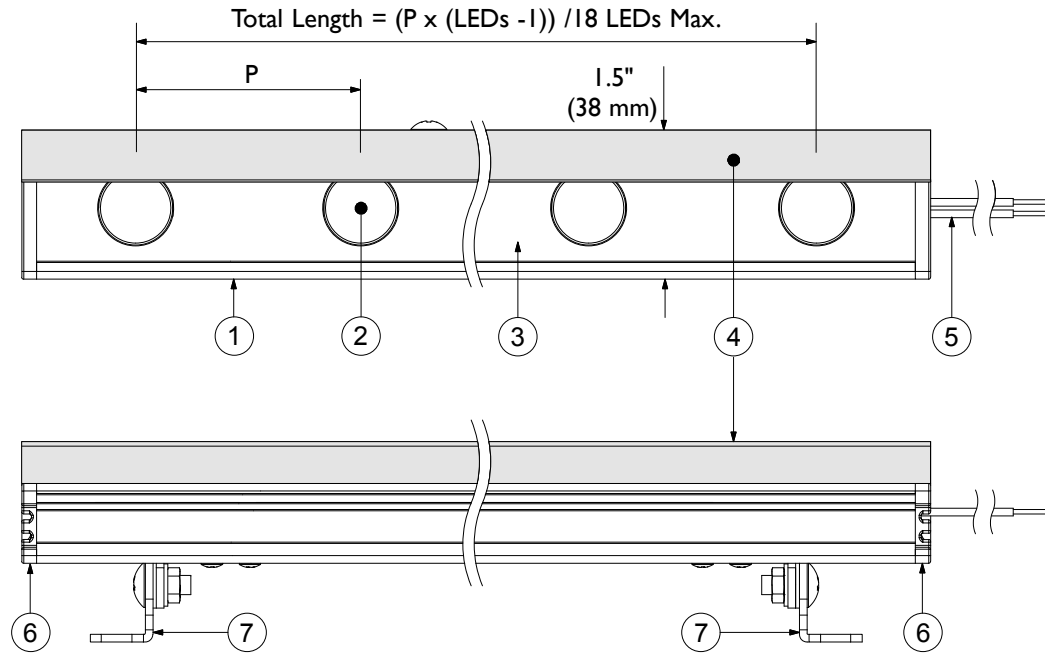

GRHB with Adjustable Bracket and Glare Guard

Catalog#	P (INCH)	Max. Length
GRHB-60-(2700, 3000, 4000)-(8D, 15D, SP)-AB-GG	2.4 ± .12	42.5"
GRHB-75-(2700, 3000, 4000)-(8D, 15D, SP)-AB-GG	3 ± .12	53"
GRHB-100-(2700, 3000, 4000)-(8D, 15D, SP)-AB-GG	4 ± .12	71"

Lens Code
 8D = 8°
 15D = 15°
 SP = Spread Lens

GRHB Series Specifications	
Current: 700mA	
Power: 2.1 W Per LED	
CRI Value: 85	
Color	Output
2700K	150 Lm Per LED
3000K	160 Lm Per LED
4000K	180 Lm Per LED

TOKISTAR LIGHTING INC.

1015 E. DISCOVERY LANE
 ANAHEIM, CA 92801
 TEL: 714 772 7005 FAX: 714 772 7014
 email: info@tokistar.com Website: tokistar.com

GRHB with Adjustable Bracket Submittal	No.	Part	Material
Catalog#: GRHB-_(2700, 3000, 4000)-(Lens Code)-AB-GG	1	Extrusion	Black Anodized Aluminum
Date: December 1, 2018	2	LED	Solid State LED
Drawn By: R. Cordova	3	Cover Plate	Black Anodized Aluminum
Scale: 1:2	4	Glare Guard	Black Anodized Aluminum
	5	Lead Wires	#18 AWG x 2
	6	End Cap	Polycarbonate
	7	Adjustable Bracket	Stainless Steel