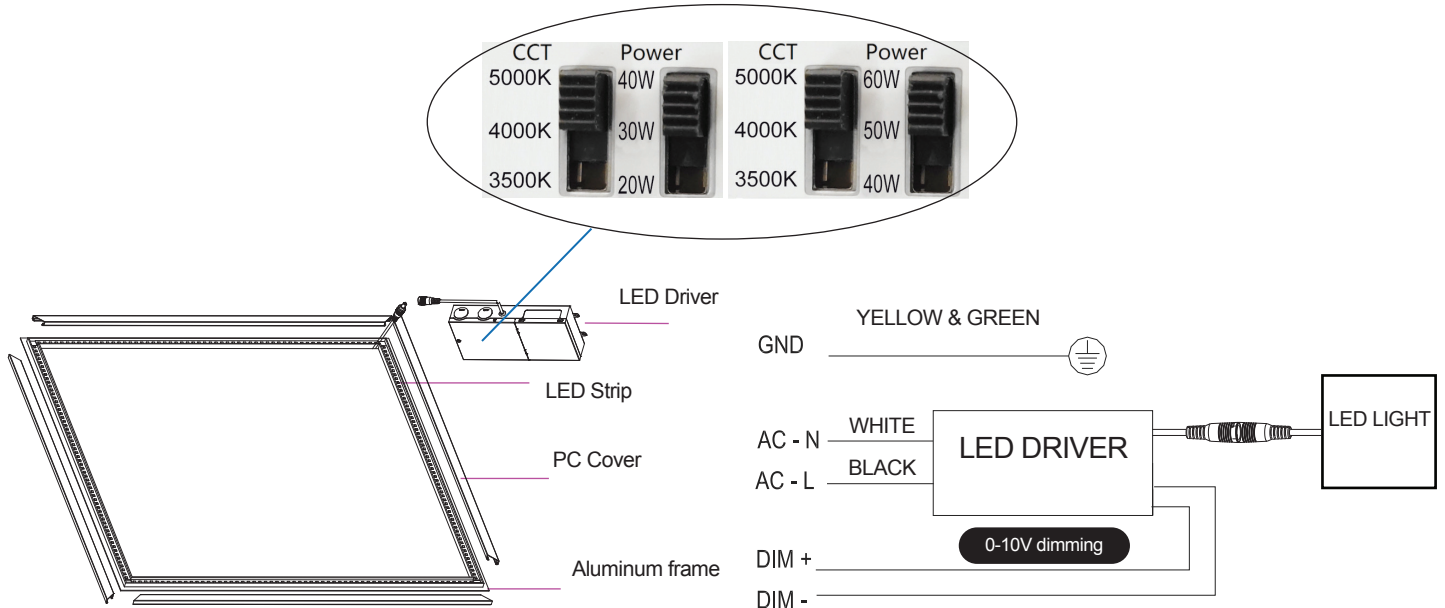

Residential Applications

- Kitchens
- Bathrooms
- Laundry rooms
- Pantries
- Rec Rooms

Commercial Applications

- Retail
- Offices
- Hallways
- Elevators
- Banquet Halls
- Restaurants

Specifications

Colour Temperature	3500/4000/5000K adjustable
Input Voltage	AC100-277V
Power Consumption (W)	2X2=20/30/40 watts adjustable 2X4=40/50/60 watts adjustable
Lumen Output	2X2=2200-4400LM 2X4=4400-6600LM
CRI	>80
LED Life	50,000 hours
Dimmable	0-10V
Beam angle	120°
Approvals	cETLus, DLC

Ordering Code:

TLE-2X2-K40-3050
 TLE-2X4-K60-3050

Project		Type	
Date		Contact	
Notes			

MAGIC LITE T-LED Edge Light CCT

YOUR TRUSTED LIGHTING PARTNER

T-LED Edge Light CCT is an innovative solution for general and accent lighting in offices, hallways and commercial applications. Its perimeter illumination offers a unique edge lit look, replacing the traditional flat panels and troffers.

OPTIONAL:

NOTE: driver mount bracket (TLE-DM), and mounting clips (TLE-MC) are available (sold separately). Please check your local building codes, if these accessories are required.