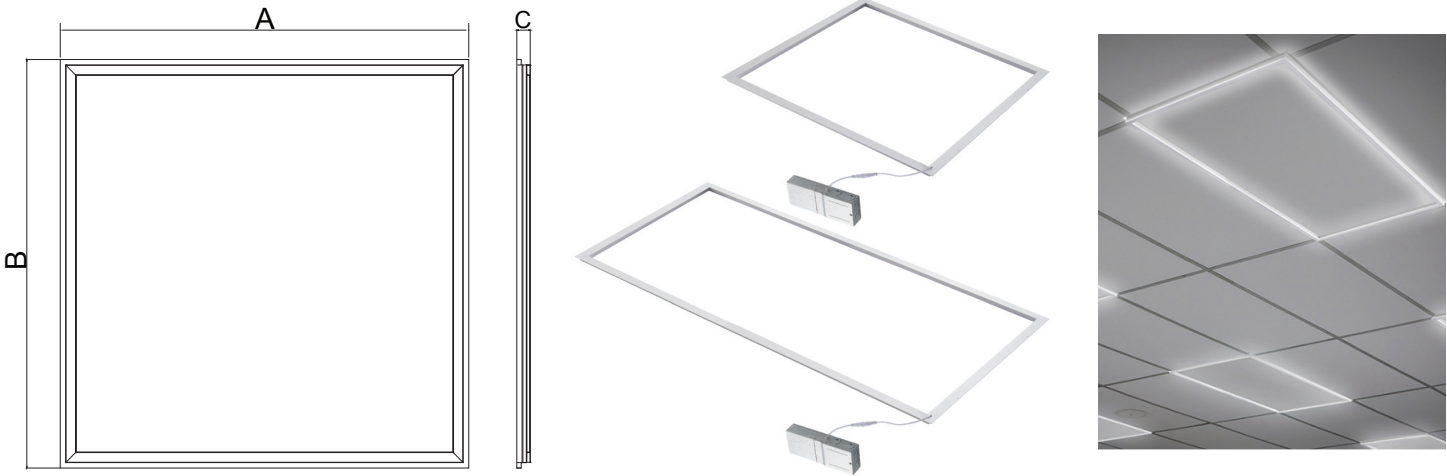

T-LED Edge Light CCT is an innovative solution for general and accent lighting in offices, hallways and commercial applications. Its perimeter illumination offers a unique edge lit look, replacing the traditional flat panels and troffers.

Dimensions	A	B	C
2x2	23.74" (603mm)	23.74" (603mm)	0.59" (15mm)
2x4	47.76" (1213mm)	23.74" (603mm)	0.59" (15mm)

Size	Wattage Adjustment	CCT Adjustment
2x2	20/30/40W	3500/4000/5000K
2x4	40/50/60W	3500/4000/5000K