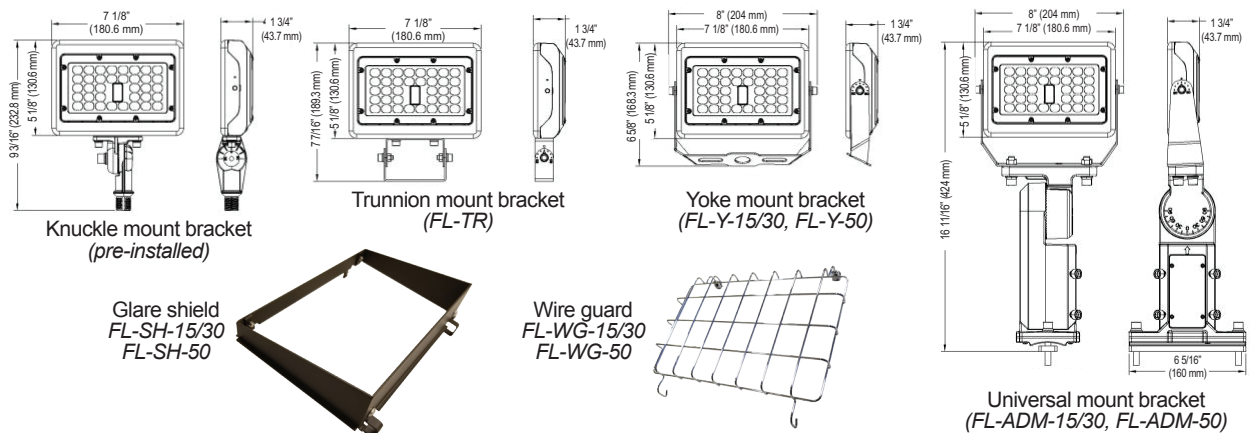

Mounting Accessories:

Project		Type	
Date		Contact	
Notes