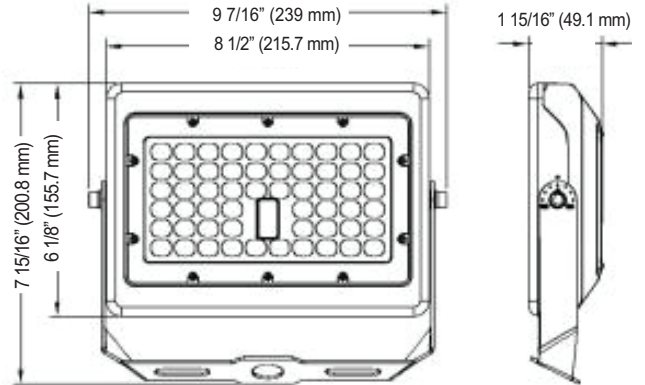

### Features

- Compact size
- CCT adjustable 3000K/4000K/5000K
- High lumen output
- Easy to install and operate
- Beam angle 150° x 120° (7H6V)
- Long life 50,000 hours
- Instant start, no flickering
- Available in 15W, 30W or 50W
- cULus listed for wet locations
- 5 year limited warranty

### Specifications

Electrical	100 -277VAC
Power consumption	15W / 30W / 50W
Colour Temperature	Warm White (3000K) Neutral White (4000K) Cool White (5000K)
Lumen Output	15W: 3000=1725-1950LM / 4000=2025-2250LM / 5000=1875-2100LM 30W: 3000=3450-3900LM / 4000=4050-4500LM / 5000=3750-4200LM 50W: 3000=5750-6500LM / 4000=6750-7500LM / 5000=6250-7000LM
LED Type	SMD3030 (1W)
Operating Temperature	-20°C to 50°C
CRI	>80
Approvals	cULus