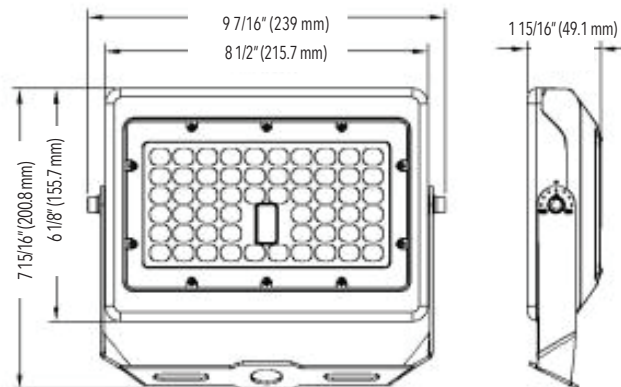

15W and 30W

50W

MOUNTING ACCESSORIES