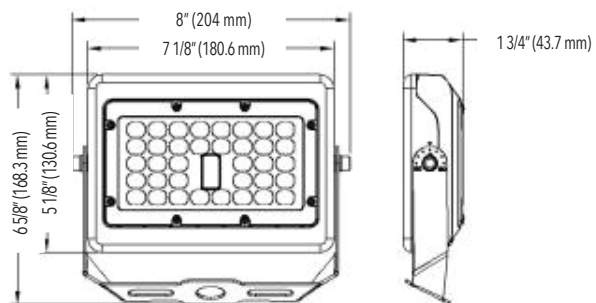

15W and 30W

50W

MOUNTING ACCESSORIES