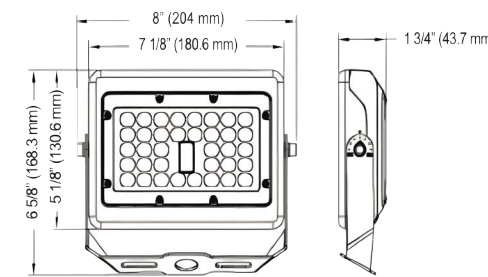

DIAGRAM

15W and 30W