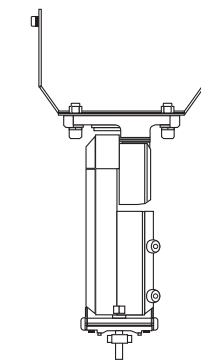

## MOUNTING ACCESSORIES

**FL-TR**  
Trunnion mount bracket  
To use for wall and ground mount

**FL-Y-15/30/50**  
Yoke mount bracket  
To use for wall and ground mount

**FL-SH-15/30/50**  
Glare shield

**FL-WG-15/30/50**  
Wire guard

## ACCESSORIES

**ACC-3R-BLK**  
3 Inch Riser Black

- Male female end
- ½ inch NPSM thread
- Cast brass
- Black Finish

**ACC-7R-BLK**  
7 Inch Riser Black

- 1 Male and 1 Female end
- ½ inch NPSM thread
- Cast brass
- Black Finish

**FL-ADM-15/30/50**  
Universal mount bracket  
For use on poles