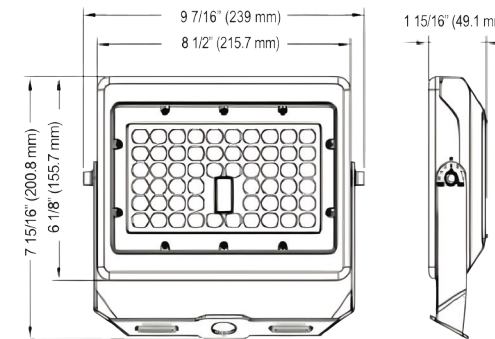

50W

MOUNTING ACCESSORIES

ACCESSORIES

- Male female end
- ½ inch NPSM thread
- Cast brass
- Black Finish

- 1 Male and 1 Female end
- ½ inch NPSM thread
- Cast brass
- Black Finish